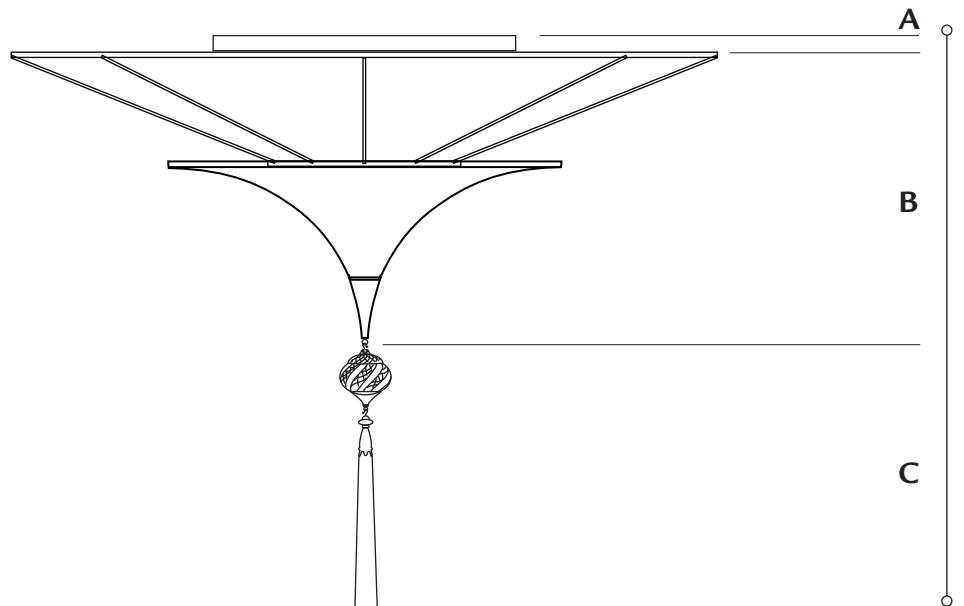

## SCHEHERAZADE FORTVNY®

glass . ø 31 1/2 in. (cm 80)

art. G 080 SH - 2

**A. ceiling attachment** ..... 3/4 in. (cm 2)

**B. shade** ..... 13 in. (cm 33,5)

**C. metal drop with rayon tassel** 11 3/4 in. (cm 30)

## SCHEHERAZADE FORTVNY®

glass . ø 31 1/2 in. (cm 80)

art. G 080 SH - 2

A. ceiling attachment ..... 3/4 in. (cm 2)

B. shade ..... 13 in. (cm 33,5)

C. glass drop ..... 2 1/2 in. (cm 6)

overall height ..... 16 1/4 in. (cm 41,5)