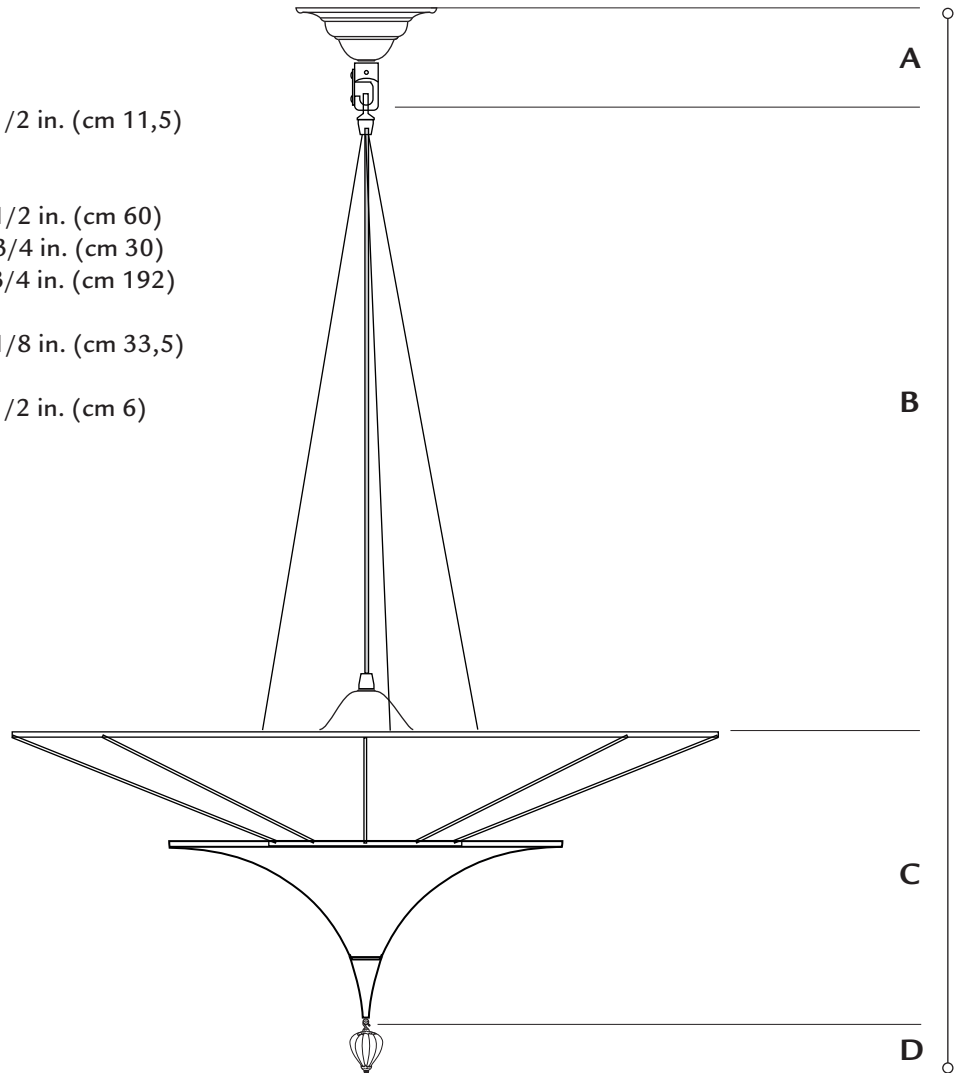

## SCHEHERAZADE FORTVNY®

glass . ø 31 1/2 in. (cm 80)

art. G 080 SH

**A. ceiling attachment** ..... 4 1/2 in. (cm 11,5)  
(hook included)

**B. string's standard length** ..... 23 1/2 in. (cm 60)  
minimum ..... 11 3/4 in. (cm 30)  
maximum ..... 74 3/4 in. (cm 192)

**C. shade** ..... 13 in. (cm 33,5)

**D. metal drop with rayon tassel** 11 3/4 in. (cm 30)

**standard overall height** ..... 53 1/4 in. (cm 135)  
minimum ..... 41 1/4 in. (cm 105)  
maximum ..... 105 1/8 in. (cm 267)

## SCHEHERAZADE FORTVNY®

glass . ø 31 1/2 in. (cm 80)

art. G 080 SH

**A. ceiling attachment** ..... 4 1/2 in. (cm 11,5)  
(hook included)

**B. string's standard lenght** ..... 23 1/2 in. (cm 60)  
minimum ..... 11 3/4 in. (cm 30)  
maximum ..... 74 3/4 in. (cm 192)

**C. shade** ..... 17 1/8 in. (cm 33,5)

**D. glass drop** ..... 2 1/2 in. (cm 6)

**standard overall height** ..... 43 3/4 in. (cm 111)  
minimum ..... 31 3/4 in. (cm 81)  
maximum ..... 95 3/4 in. (cm 243)