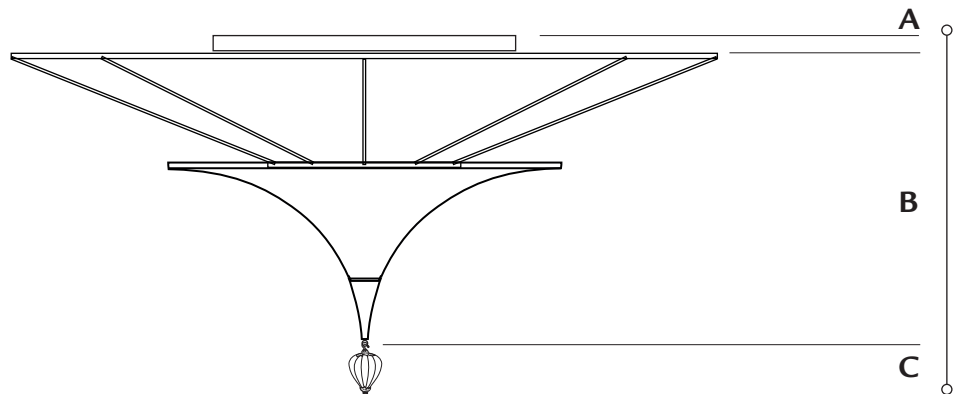

## SCHEHERAZADE FORTVNY®

glass . ø 31 1/2 in. (cm 80)

art. G 080 SH - 2

**A. ceiling attachment** ..... 3/4 in. (cm 2)

**B. shade** ..... 13 in. (cm 33,5)

**C. metal drop with rayon tassel** 11 3/4 in. (cm 30)

## SCHEHERAZADE FORTVNY®

glass . ø 31 1/2 in. (cm 80)

art. G 080 SH - 2

A. ceiling attachment ..... 3/4 in. (cm 2)

B. shade ..... 13 in. (cm 33,5)

C. glass drop ..... 2 1/2 in. (cm 6)

overall height ..... 16 1/4 in. (cm 41,5)