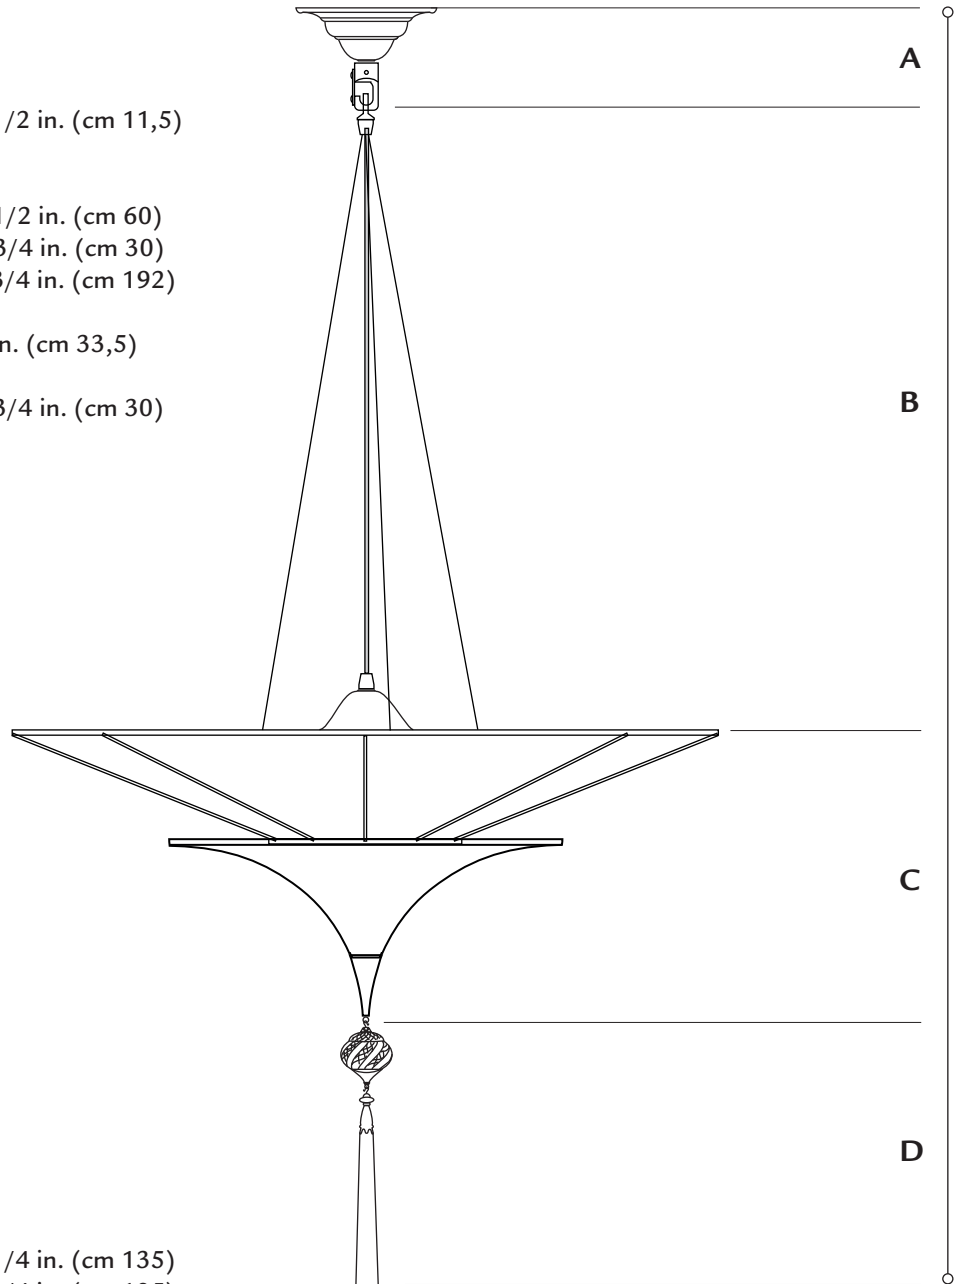

## SCHEHERAZADE FORTVNY®

glass . ø 31 1/2 in. (cm 80)

art. G 080 SH

**A. ceiling attachment** ..... 4 1/2 in. (cm 11,5)  
(hook included)

**B. string's standard length** ..... 23 1/2 in. (cm 60)  
minimum ..... 11 3/4 in. (cm 30)  
maximum ..... 74 3/4 in. (cm 192)

**C. shade** ..... 13 in. (cm 33,5)

**D. metal drop with rayon tassel** 11 3/4 in. (cm 30)

**standard overall height** ..... 53 1/4 in. (cm 135)  
minimum ..... 41 1/4 in. (cm 105)  
maximum ..... 105 1/8 in. (cm 267)

## SCHEHERAZADE FORTVNY®

glass . ø 31 1/2 in. (cm 80)

art. G 080 SH

**A. ceiling attachment** ..... 4 1/2 in. (cm 11,5)  
(hook included)

**B. string's standard lenght** ..... 23 1/2 in. (cm 60)  
minimum ..... 11 3/4 in. (cm 30)  
maximum ..... 74 3/4 in. (cm 192)