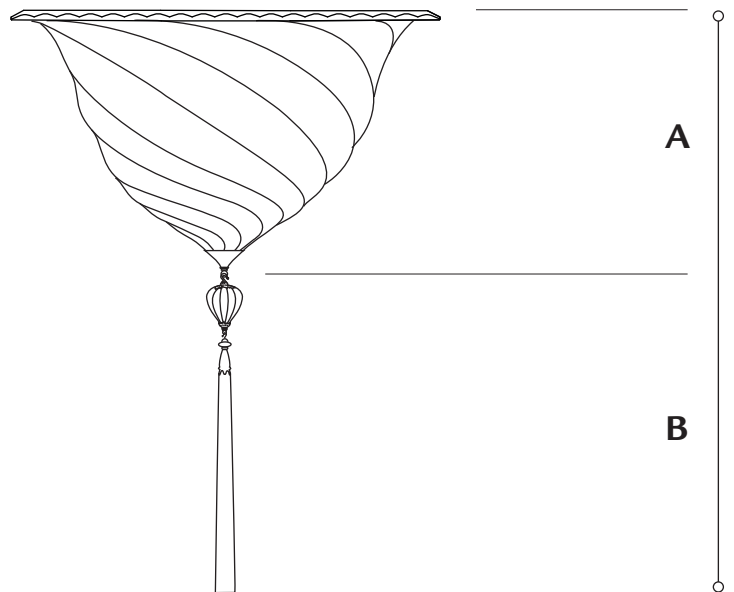

A. shade 10 1/4 in. (cm 26)
(metal tip included)

B. glass drop with rayon tassel 11 3/4 in. (cm 30)

E. breadth 10 1/4 in. (cm 26)

standard overall height 21 in. (cm 54)

weight lb.6 oz.10 (3 kg)

suggested wattage LED - 1 x MAX 12W