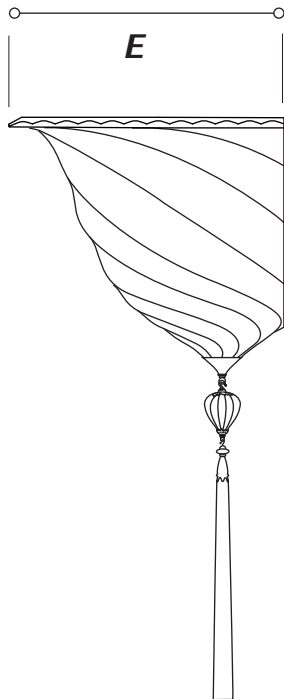

• FORTVNY •

produced & distributed by Fortuny S.r.l.

San Marco, 2425 . 30124 Venezia - Italy Tel+39 041 5236953 . info@fortuny.it

www.fortuny.it

SAMARKANDA FORTVNY®

glass . shade ø 16 in. (cm 40,5)

art. G 041 AP

A. shade 10 1/4 in. (cm 26)
(metal tip included)

B. glass drop with rayon tassel 11 3/4 in. (cm 30)

E. breadth 10 1/4 in. (cm 26)

standard overall height 21 in. (cm 54)

weight lb.6 oz.10 (3 kg)

suggested wattage LED - 1 x MAX 12W