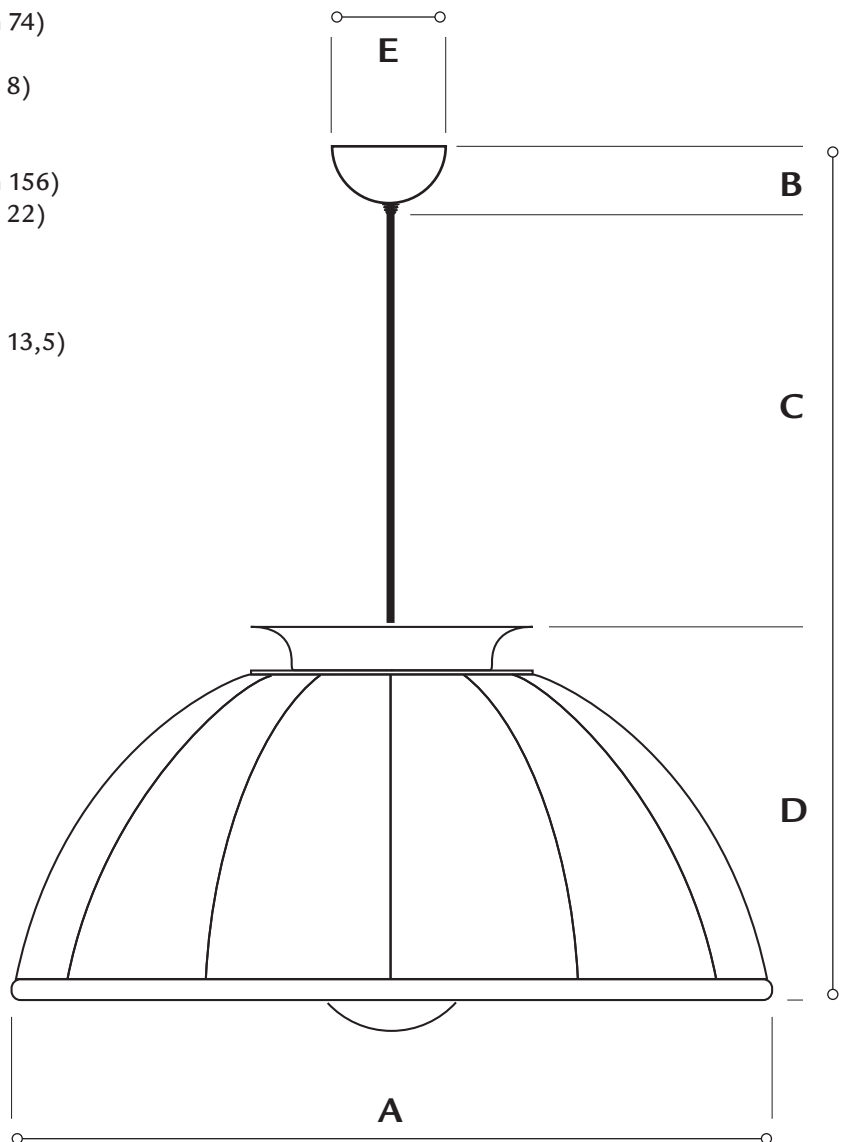

FORTVNY CUPOLA76

aluminum

art. 076DF

- A. diffuser diameter 28 3/4 in. (cm 74)
- B. ceiling attachment 3 1/4 in. (cm 8)
(hook and ring included)
- C. cable's lenght 60 3/4 in. (cm 156)
minimum 8 1/2 in. (cm 22)
- D. diffuser depth 14 in. (cm 36)
- E. cover diameter 5 1/4 in. (cm 13,5)

- standard overall height 78 in. (cm 200)
- minimum 25 3/4 in. (cm 66)

weight lb.16 oz.12 (7,6 kg)

suggested wattage 1 x max 70W

voltage 110/120V: E26 socket . 220/240V: E27 socket
also suitable for LED light bulbs