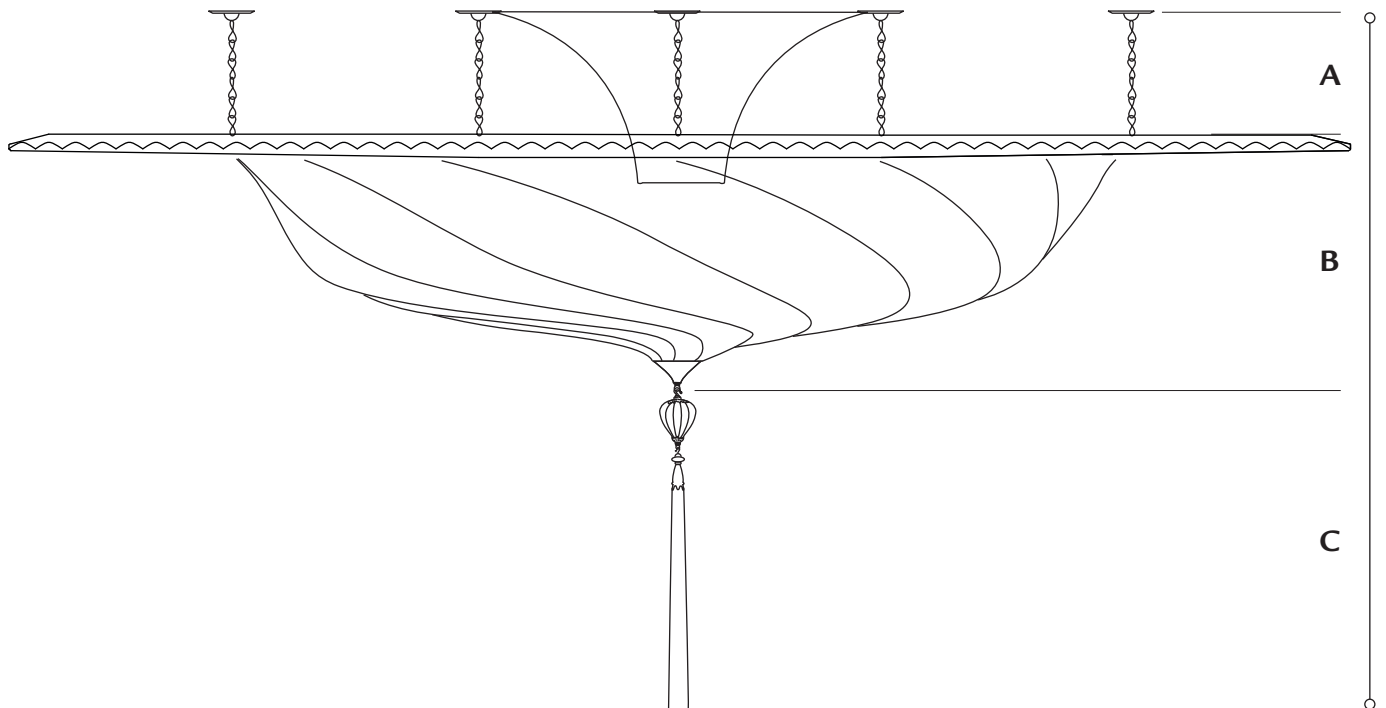

**C. shade** ..... 9 1/4 in. (cm 24)  
(metal tip included)

**D. glass drop with rayon tassel** 11 3/4 in. (cm 30)

**standard overall height** ..... 65 in. (cm 167)

**minimum** ..... 35 1/2 in. (cm 91)

**weight** ..... lb.47 oz.10 (21,6 kg)

## SCUDO SARACENO FORTVNY®

glass large size . shade ø 33 5/8 in. (cm 86)

metal ring ø 49 1/4 in. (cm125)

art. G 125 SGC - 2

**A. ceiling attachment** ..... 4 in. (cm 10)

**B. shade** ..... 9 1/4 in. (cm 24)  
(metal tip included)

**C. glass drop with rayon tassel** 11 3/4 in. (cm 30)

**standard overall height** ..... 59 1/4 in. (cm 64)

**weight** ..... lb.46 oz.8 (21,1 kg)

**suggested wattage** ..... LED - 5 x MAX 7W

**voltage** 110/120V: E12 socket . 220/240V: E14 socket