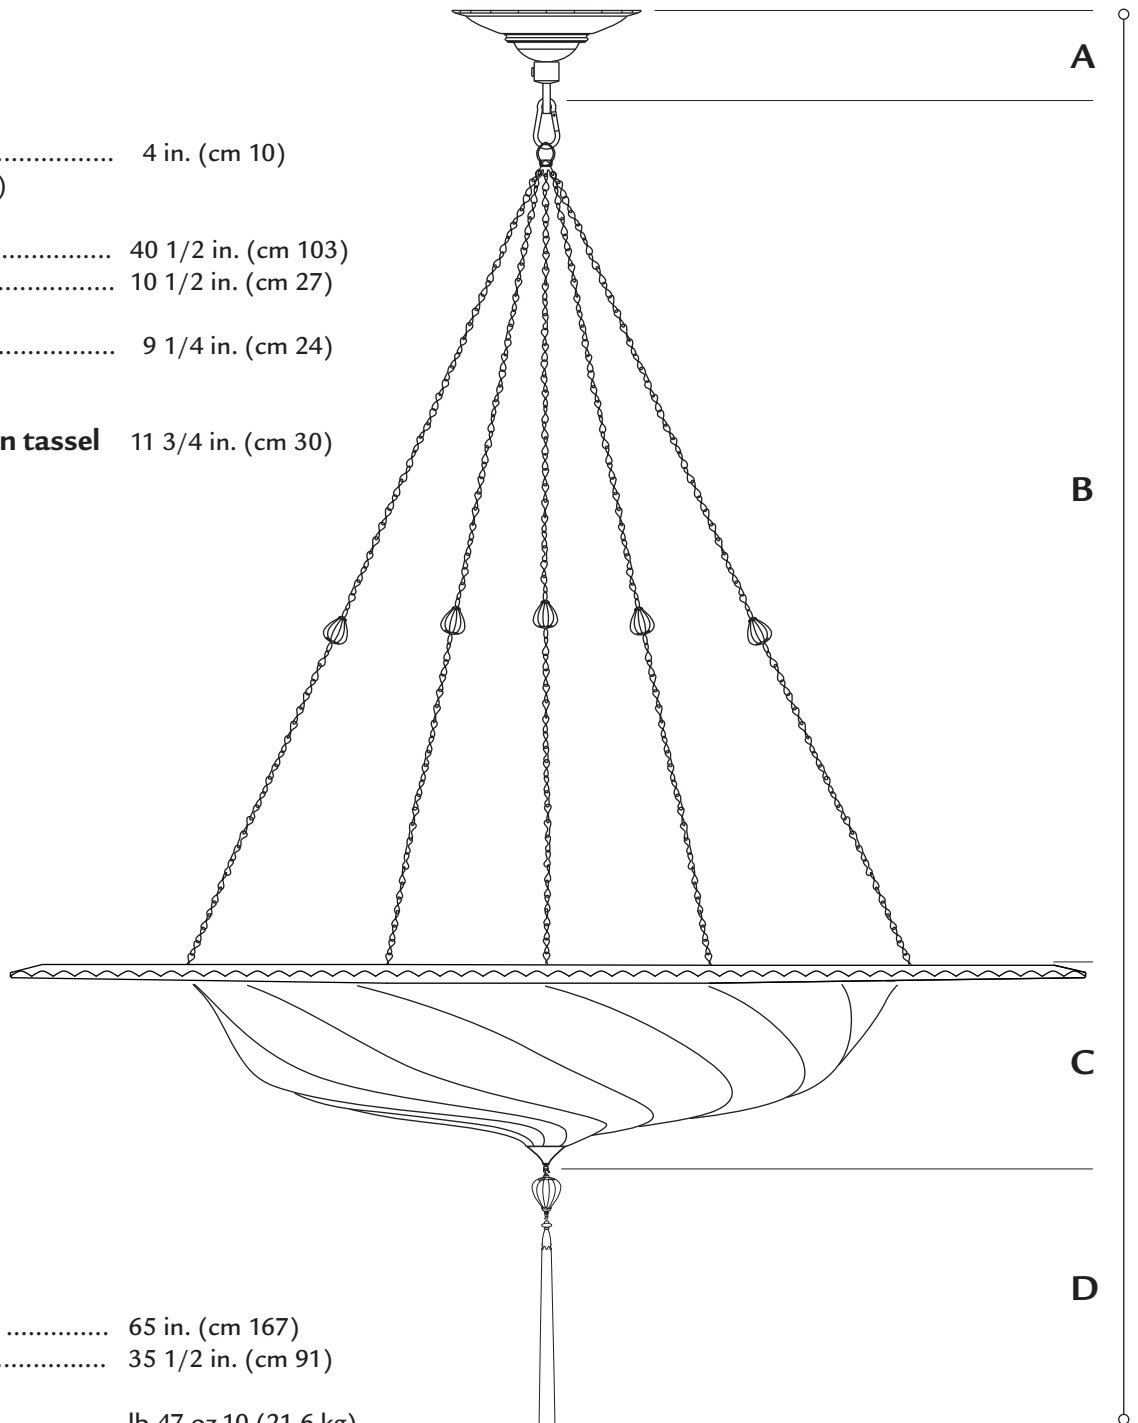

## SCUDO SARACENO FORTVNY®

glass large size . shade ø 33 5/8 in. (cm 86)

metal ring ø 49 1/4 in. (cm125)

art. G 125 SGC

- A. ceiling attachment ..... 4 in. (cm 10)  
(hook and ring included)
- B. chains' s lenght ..... 40 1/2 in. (cm 103)  
minimum ..... 10 1/2 in. (cm 27)
- C. shade ..... 9 1/4 in. (cm 24)  
(metal tip included)
- D. glass drop with rayon tassel 11 3/4 in. (cm 30)

standard overall height ..... 65 in. (cm 167)

minimum ..... 35 1/2 in. (cm 91)

weight ..... lb.47 oz.10 (21,6 kg)

suggested wattage ..... LED - 3 x MAX 15W

voltage 110/120V: E26 socket . 220/240V: E27 socket

**C. shade** ..... 9 1/4 in. (cm 24)  
(metal tip included)

**D. glass drop with rayon tassel** 11 3/4 in. (cm 30)

**standard overall height** ..... 65 in. (cm 167)

**minimum** ..... 35 1/2 in. (cm 91)

**weight** ..... lb.47 oz.10 (21,6 kg)

**C. glass drop with rayon tassel** 11 3/4 in. (cm 30)

**standard overall height** ..... 59 1/4 in. (cm 64)

**weight** ..... lb.46 oz.8 (21,1 kg)

**suggested wattage** ..... LED - 5 x MAX 7W

**voltage** 110/120V: E12 socket . 220/240V: E14 socket