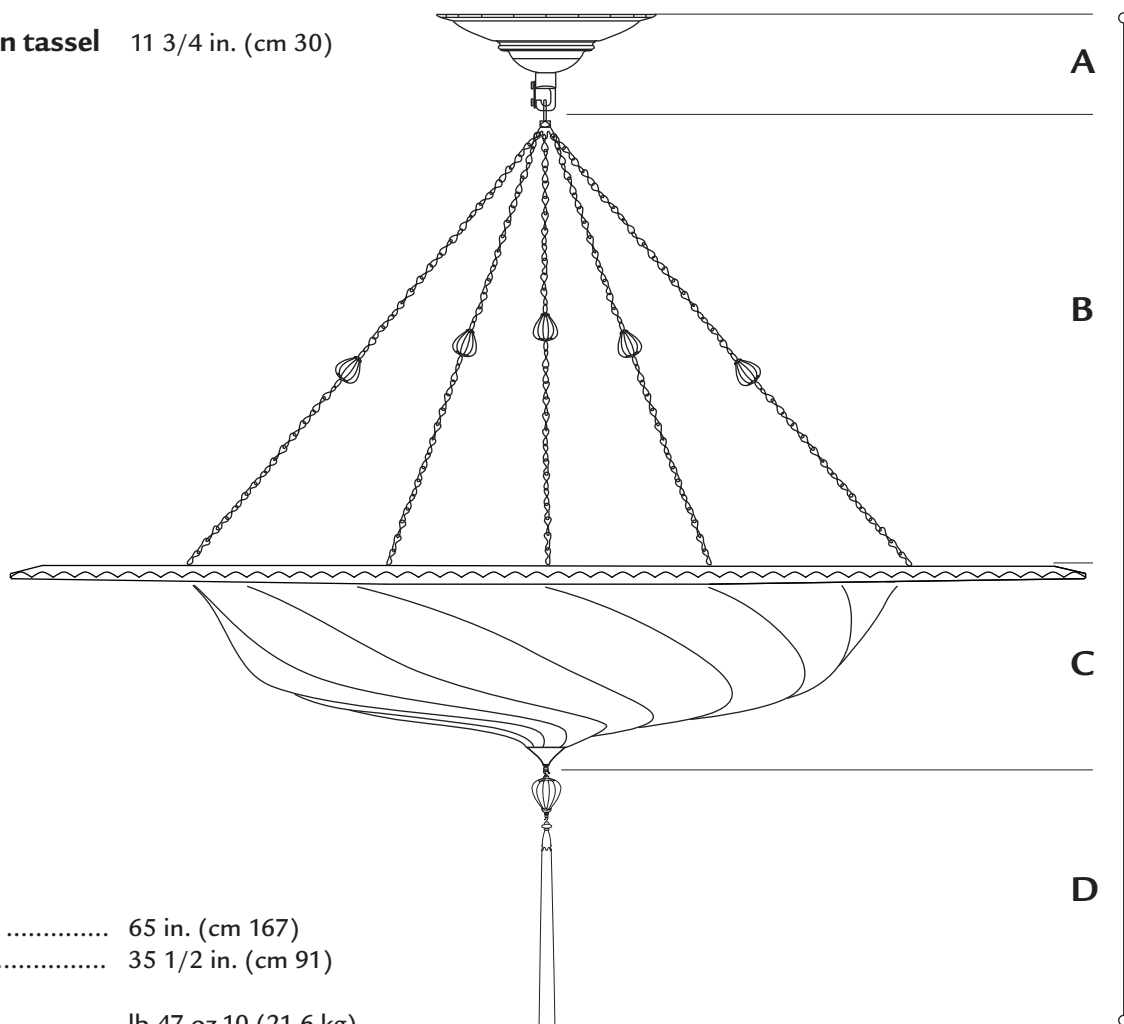

## SCUDO SARACENO FORTVNY®

glass large size . shade ø 33 5/8 in. (cm 86)

metal ring ø 49 1/4 in. (cm125)

art. G 125 SGC

- A. ceiling attachment ..... 4 in. (cm 10)  
(hook and ring included)
- B. chains' s lenght ..... 40 1/2 in. (cm 103)  
minimum ..... 10 1/2 in. (cm 27)
- C. shade ..... 9 1/4 in. (cm 24)  
(metal tip included)
- D. glass drop with rayon tassel 11 3/4 in. (cm 30)

## SCUDO SARACENO FORTVNY®

glass large size . shade ø 33 5/8 in. (cm 86)

metal ring ø 49 1/4 in. (cm125)

art. G 125 SGC

**A. ceiling attachment** ..... 4 in. (cm 10)  
(hook and ring included)

**B. chains's lenght** ..... 40 1/2 in. (cm 103)  
**minimum** ..... 10 1/2 in. (cm 27)

**C. shade** ..... 9 1/4 in. (cm 24)  
(metal tip included)

**D. glass drop with rayon tassel** 11 3/4 in. (cm 30)

**standard overall height** ..... 65 in. (cm 167)

**minimum** ..... 35 1/2 in. (cm 91)

**weight** ..... lb.47 oz.10 (21,6 kg)

**C. glass drop with rayon tassel** 11 3/4 in. (cm 30)

**standard overall height** ..... 59 1/4 in. (cm 64)

**weight** ..... lb.46 oz.8 (21,1 kg)

**suggested wattage** ..... LED - 5 x MAX 7W

**voltage** 110/120V: E12 socket . 220/240V: E14 socket