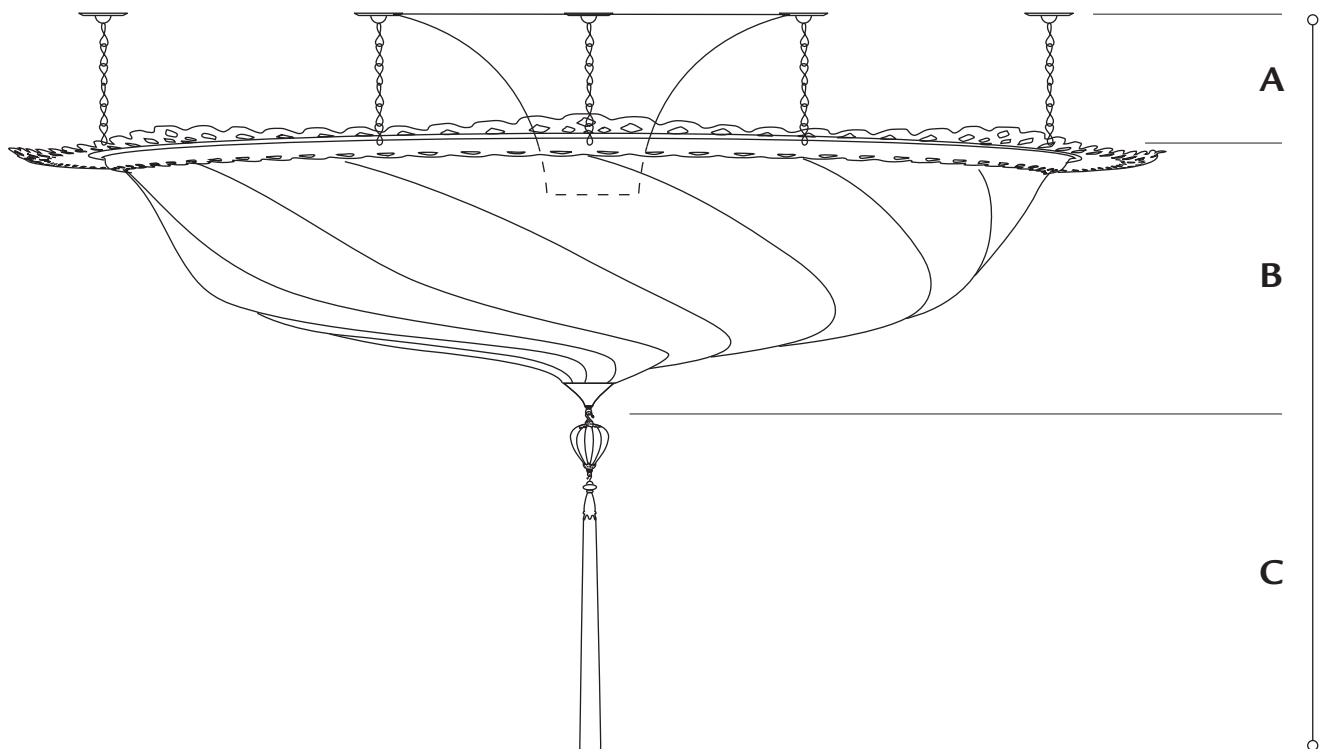

## SCUDO SARACENO FORTVNY®

glass large size . shade ø 33 5/8 in. (cm 86)

metal ring ø 39 3/4 in. (cm 102)

art. G 102 SA

- A. ceiling attachment** ..... 4 in. (cm 10)  
(hook and ring included)
- B. chains's standard lenght** ..... 40 1/2 in. (cm 103)  
**minimum** ..... 10 1/2 in. (cm 27)
- C. shade** ..... 9 1/4 in. (cm 24)  
(metal tip included)
- D. glass drop with rayon tassel** 11 3/4 in. (cm 30)

## SCUDO SARACENO FORTVNY®

glass large size . shade ø 33 5/8 in. (cm 86)

metal ring ø 39 3/4 in. (cm 102)

art. G 102 SA - 2

**A. ceiling attachment** ..... 4 in. (cm 10)

**B. shade** ..... 9 1/4 in. (cm 24)  
(metal tip included)

**D. glass drop with rayon tassel** 11 3/4 in. (cm 30)

**standard overall height** ..... 25 in. (cm 64)

**weight** ..... lb.38 oz.9 (17,5 kg)

**suggested wattage** ..... LED - 5 x MAX 7W

**voltage** 110/120V: E12 socket . 220/240V: E14 socket