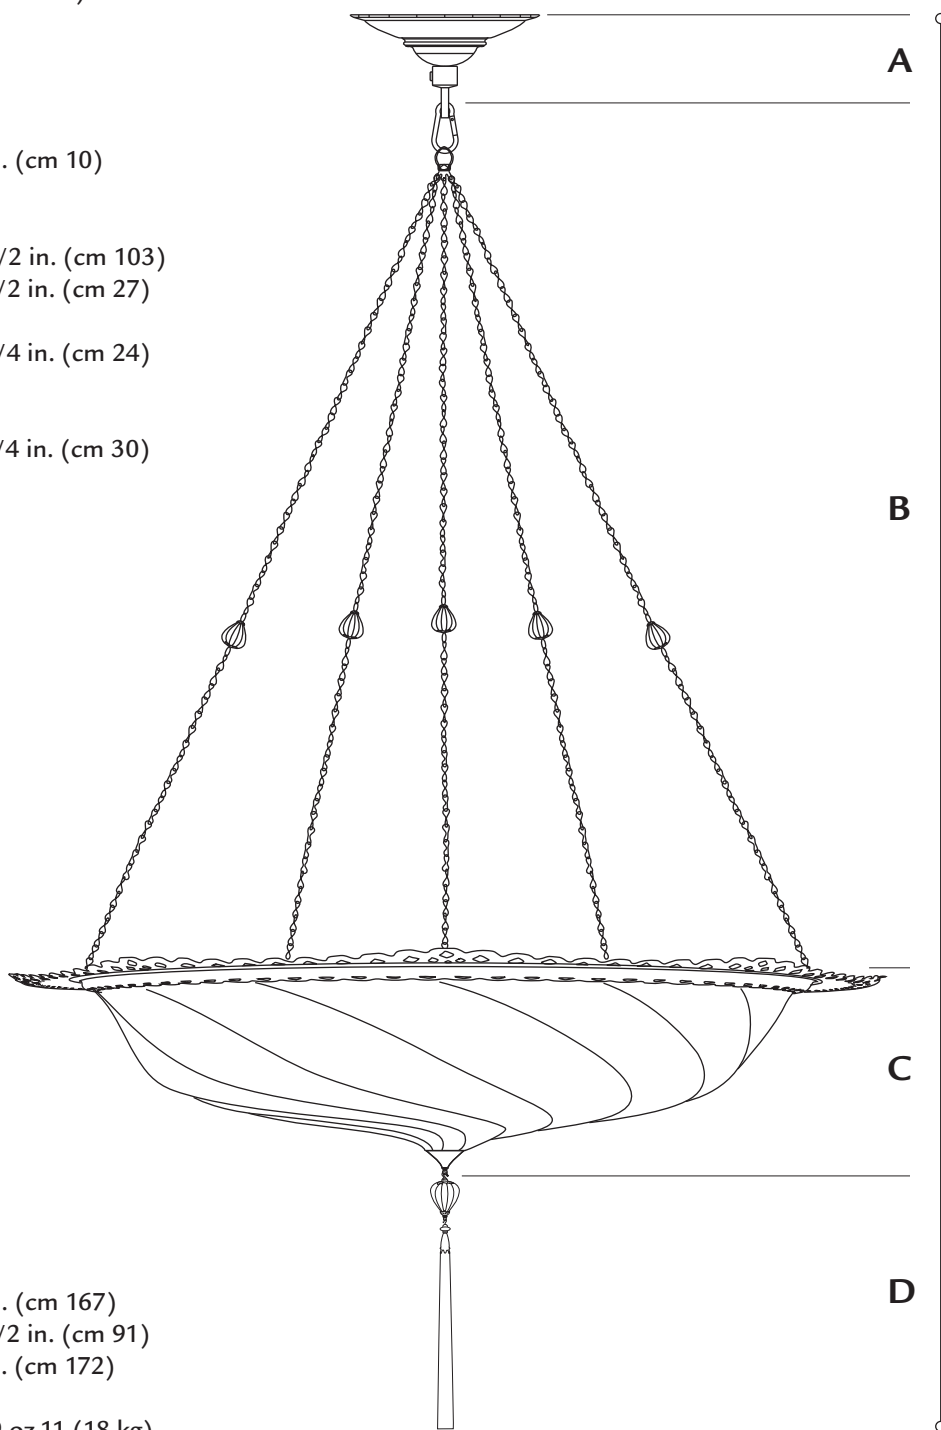

## SCUDO SARACENO FORTVNY®

glass large size . shade ø 33 5/8 in. (cm 86)

metal ring ø 39 3/4 in. (cm 102)

art. G 102 SA

- A. ceiling attachment** ..... 4 in. (cm 10)  
(hook and ring included)
- B. chains's standard lenght** ..... 40 1/2 in. (cm 103)  
**minimum** ..... 10 1/2 in. (cm 27)
- C. shade** ..... 9 1/4 in. (cm 24)  
(metal tip included)
- D. glass drop with rayon tassel** 11 3/4 in. (cm 30)

- standard overall height** ..... 65 in. (cm 167)  
**minimum** ..... 35 1/2 in. (cm 91)  
**maximum** ..... 67 in. (cm 172)

**weight** ..... lb.39 oz.11 (18 kg)

**suggested wattage** ..... LED - 3 x MAX 15W

## SCUDO SARACENO FORTVNY®

glass large size . shade ø 33 5/8 in. (cm 86)

metal ring ø 39 3/4 in. (cm 102)

art. G 102 SA - 2

**A. ceiling attachment** ..... 4 in. (cm 10)

**B. shade** ..... 9 1/4 in. (cm 24)  
(metal tip included)

**D. glass drop with rayon tassel** 11 3/4 in. (cm 30)

**standard overall height** ..... 25 in. (cm 64)

**weight** ..... lb.38 oz.9 (17,5 kg)

**suggested wattage** ..... LED - 5 x MAX 7W

**voltage** 110/120V: E12 socket . 220/240V: E14 socket