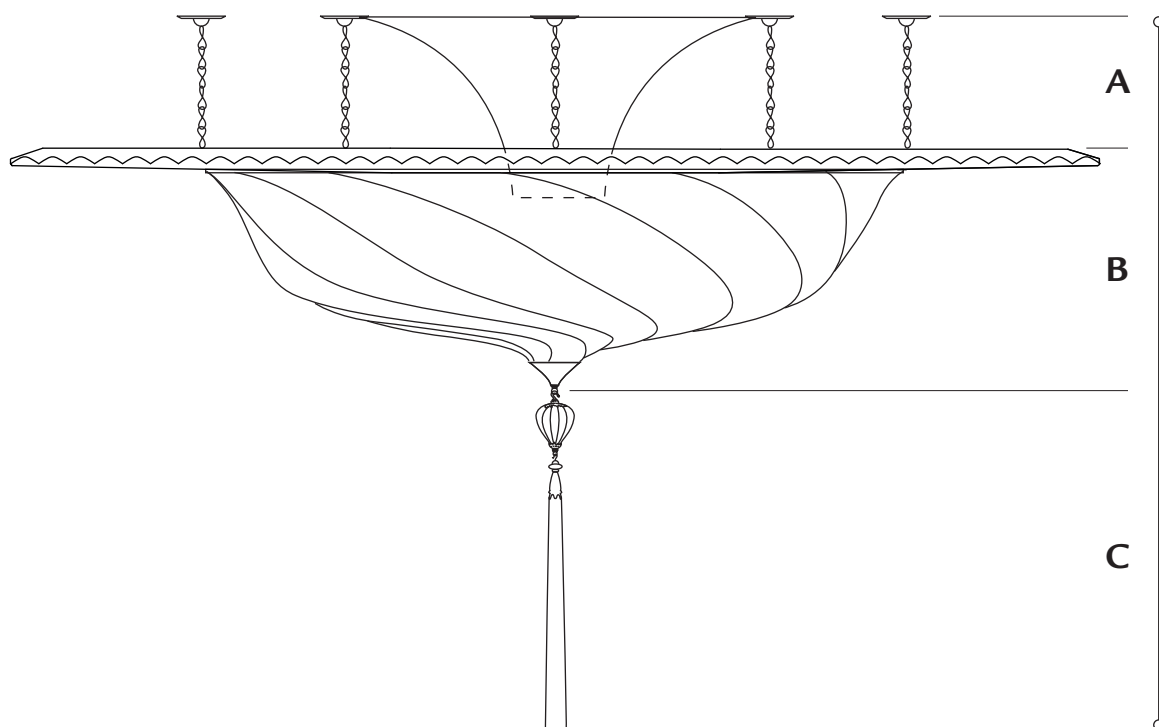

**C. shade** ..... 7 7/8 in. (cm 20)  
(metal tip included)

**D. glass drop with rayon tassel** 11 3/4 in. (cm 30)

**standard overall height** ..... 55 1/4 in. (cm 142)  
**minimum** ..... 34 1/4 in. (cm 87)

## SCUDO SARACENO FORTVNY®

glass medium size . shade ø 25 5/8 in. (cm 65)

metal ring ø 37 3/4 in. (cm 96)

art. G 096 SAC - 2

**A. ceiling attachment** ..... 4 in. (cm 10)  
(hook and ring included)

**C. shade** ..... 7 7/8 in. (cm 20)  
(metal tip included)

**D. glass drop with rayon tassel** 11 3/4 in. (cm 30)

**standard overall height** ..... 23 1/2 in. (cm 60)

**weight** ..... lb.23 oz.2 (10,5 kg)

**suggested wattage** ..... LED - 5 x MAX 7W

**voltage** 110/120V: E12 socket . 220/240V: E14 socket