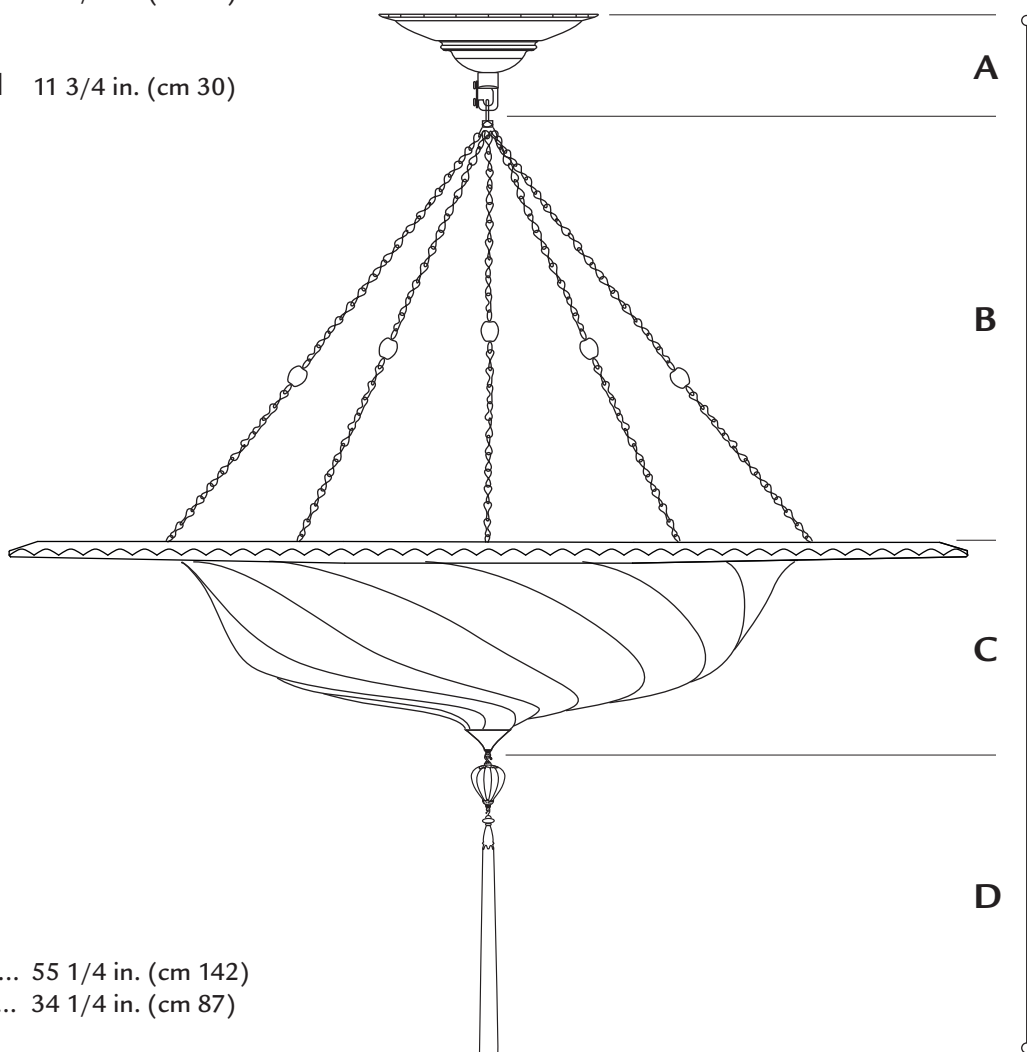

**D. glass drop with rayon tassel** 11 3/4 in. (cm 30)

**standard overall height** ..... 56 in. (cm 142)

**minimum** ..... 34 1/4 in. (cm 87)

**weight** ..... lb.24 oz.4 (11 kg)

**suggested wattage** ..... LED - 1 x MAX 15W

## SCUDO SARACENO FORTVNY®

glass medium size . shade ø 25 5/8 in. (cm 65)

metal ring ø 37 3/4 in. (cm 96)

art. G 096 SAC

**A. ceiling attachment** ..... 4 in. (cm 10)  
(hook and ring included)

**B. chains's lenght** ..... 32 1/4 in. (cm 82)  
**minimum** ..... 10 5/8 in. (cm 27)

**C. shade** ..... 7 7/8 in. (cm 20)  
(metal tip included)

**D. glass drop with rayon tassel** 11 3/4 in. (cm 30)

**standard overall height** ..... 55 1/4 in. (cm 142)  
**minimum** ..... 34 1/4 in. (cm 87)

**D. glass drop with rayon tassel** 11 3/4 in. (cm 30)

**standard overall height** ..... 23 1/2 in. (cm 60)

**weight** ..... lb.23 oz.2 (10,5 kg)

**suggested wattage** ..... LED - 5 x MAX 7W

**voltage** 110/120V: E12 socket . 220/240V: E14 socket