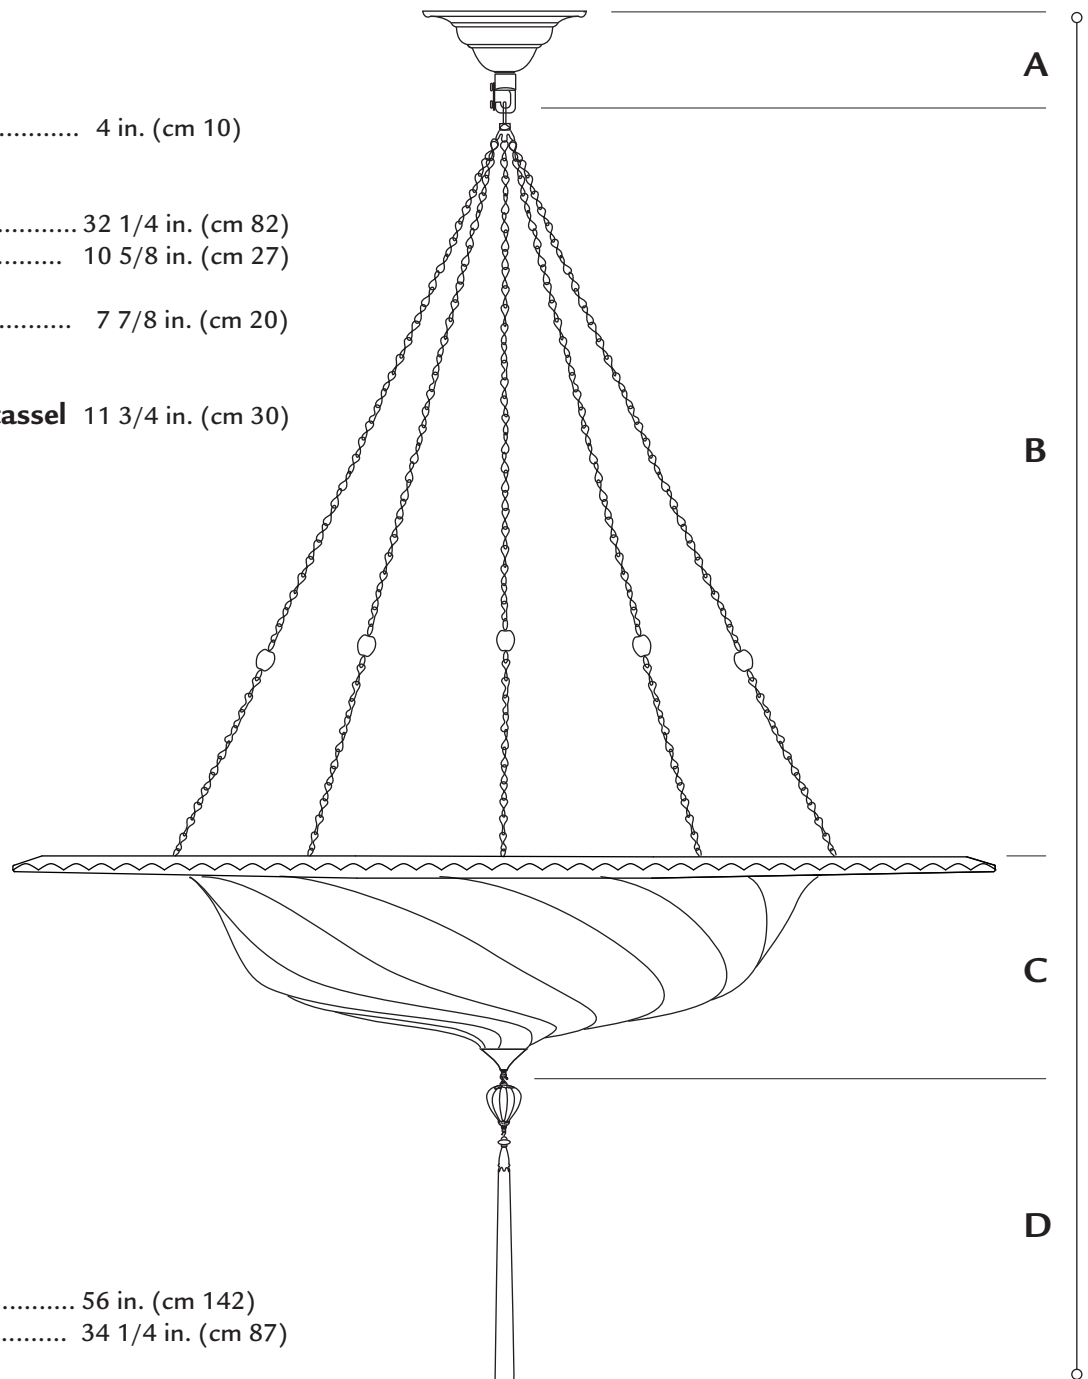

## SCUDO SARACENO FORTVNY®

glass medium size . shade  $\varnothing$  25 5/8 in. (cm 65)

metal ring  $\varnothing$  37 3/4 in. (cm 96)

### art. G 096 SAC

**A. ceiling attachment** ..... 4 in. (cm 10)  
(hook and ring included)

**B. chains' s lenght** ..... 32 1/4 in. (cm 82)  
**minimum** ..... 10 5/8 in. (cm 27)

**C. shade** ..... 7 7/8 in. (cm 20)  
(metal tip included)

**D. glass drop with rayon tassel** 11 3/4 in. (cm 30)

**standard overall height** ..... 56 in. (cm 142)

**minimum** ..... 34 1/4 in. (cm 87)

**weight** ..... lb.24 oz.4 (11 kg)

**suggested wattage** ..... LED - 1 x MAX 15W