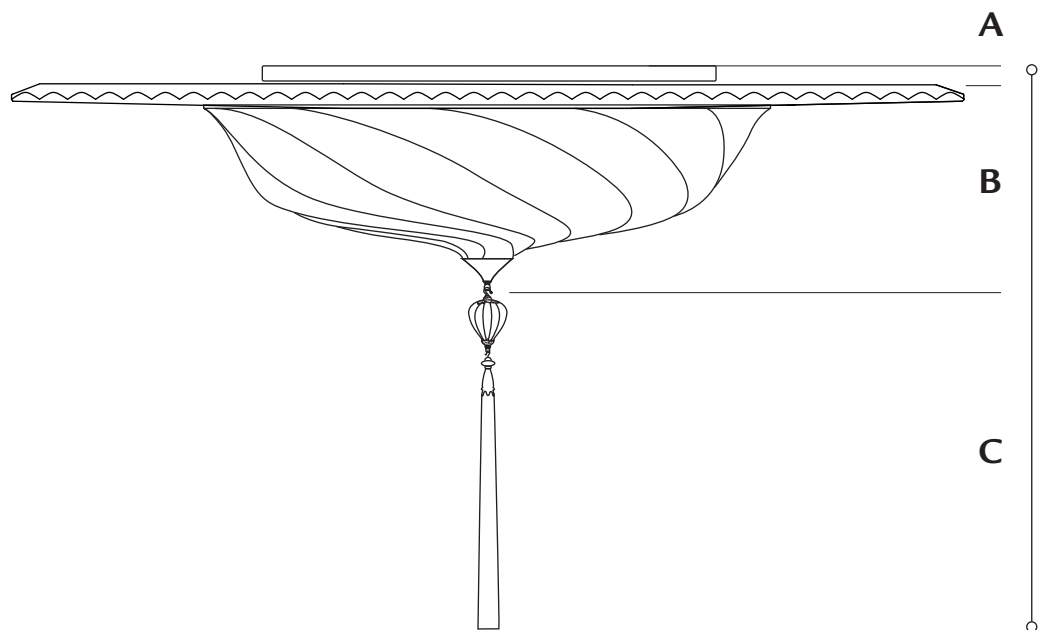

### art. G 084 SAC

- A. ceiling attachment** ..... 4 in. (cm 10)  
(hook and ring included)
- B. chains' s lenght** ..... 28 in. (cm 71)  
**minimum** ..... 7 7/8 in. (cm 20)
- C. shade** ..... 7 in. (cm 18)  
(metal tip included)
- D. glass drop with rayon tassel** 11 3/4 in. (cm 30)

**C. glass drop with rayon tassel** 11 3/4 in. (cm 30)

**standard overall height** ..... 22 3/4 in. (cm 58)

**weight** ..... lb.18 oz.15 (8,6 kg)

**suggested wattage** ..... 3 x max 40W

**voltage** 110/120V: E12 socket . 220/240V: E14 socket

## SCUDO SARACENO FORTVNY®

glass small size . shade ø 21 1/2 in. (cm 54,5)

metal ring ø 33 in. (cm 84)

art. G 084 SAC - 2

**A. ceiling attachment** ..... 1/16 in. (cm 1,5)

**B. shade** ..... 7 in. (cm 18)  
(metal tip included)

**C. glass drop with rayon tassel** 11 3/4 in. (cm 30)

**standard overall height** ..... 19 1/2 in. (cm 49,5)

**weight** ..... lb.18 oz.15 (8,6 kg)

**suggested wattage** ..... LED - 3 x MAX 5W

**voltage** 110/120V: E12 socket . 220/240V: E14 socket