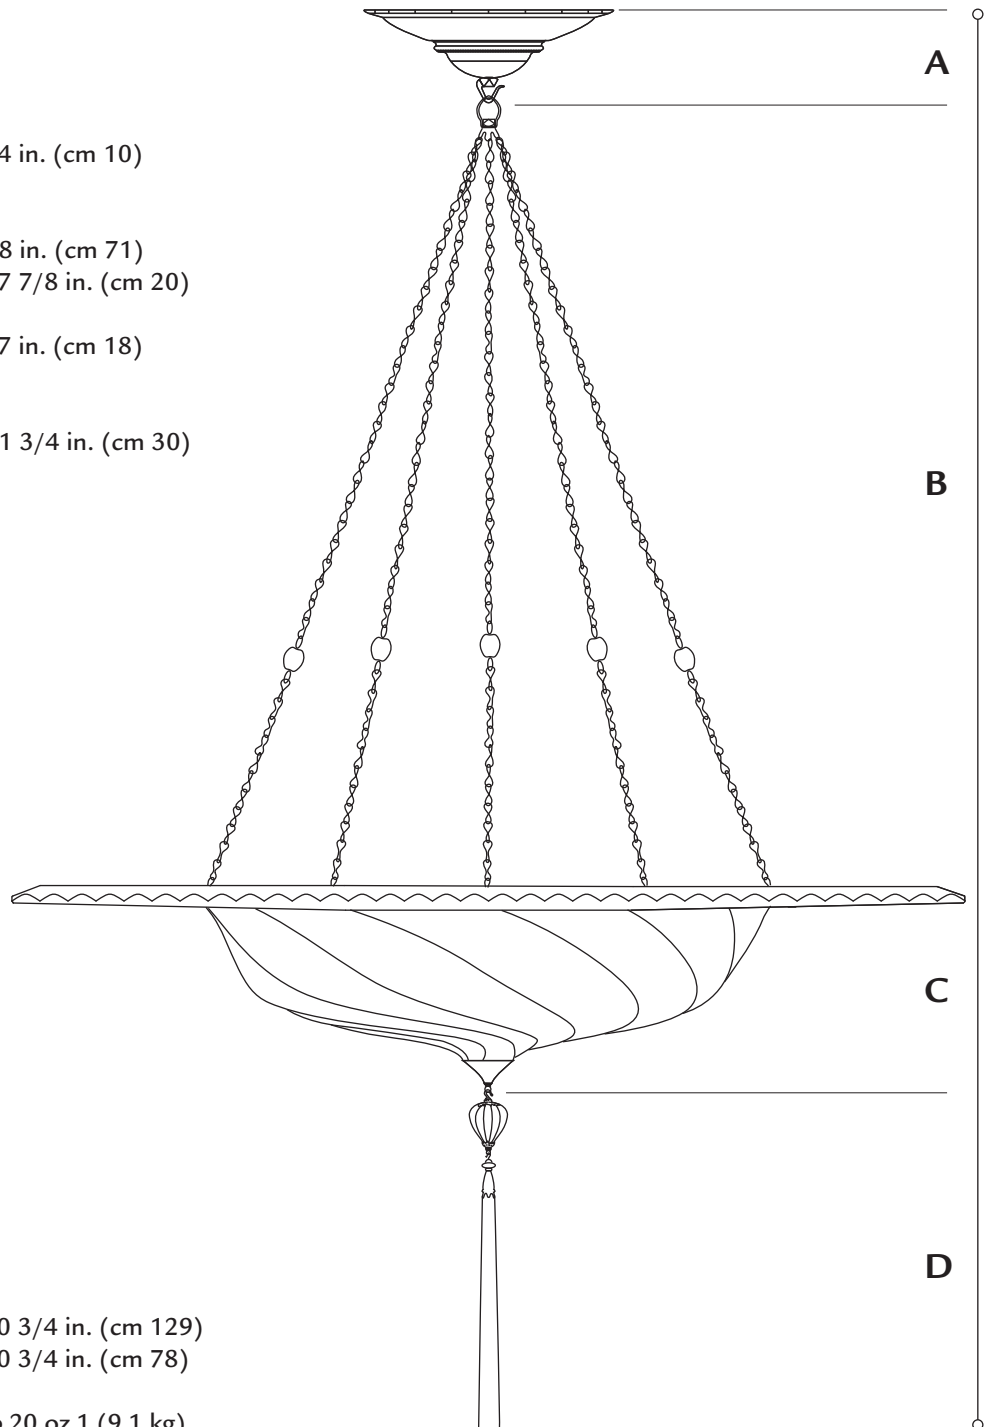

## SCUDO SARACENO FORTVNY®

glass small size . shade  $\varnothing$  21 1/2 in. (cm 54,5)

metal ring  $\varnothing$  33 in. (cm 84)

### art. G 084 SAC

- A. ceiling attachment** ..... 4 in. (cm 10)  
(hook and ring included)
- B. chains' s lenght** ..... 28 in. (cm 71)  
**minimum** ..... 7 7/8 in. (cm 20)
- C. shade** ..... 7 in. (cm 18)  
(metal tip included)
- D. glass drop with rayon tassel** 11 3/4 in. (cm 30)

**standard overall height** ..... 50 3/4 in. (cm 129)  
**minimum** ..... 30 3/4 in. (cm 78)

**weight** ..... lb.20 oz.1 (9,1 kg)

**suggested wattage** ..... LED - 1 x MAX 15W

**voltage** 110/120V: E26 socket . 220/240V: E27 socket

**C. glass drop with rayon tassel** 11 3/4 in. (cm 30)

**standard overall height** ..... 22 3/4 in. (cm 58)

**weight** ..... lb.18 oz.15 (8,6 kg)

**suggested wattage** ..... 3 x max 40W

**voltage** 110/120V: E12 socket . 220/240V: E14 socket