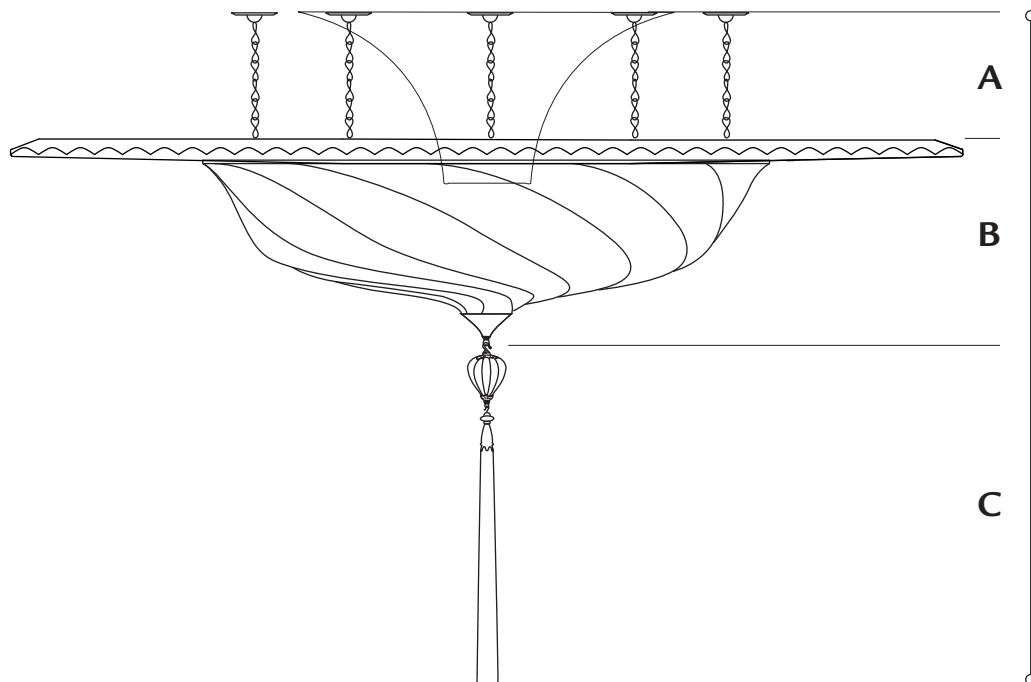

### art. G 084 SAC

- A. ceiling attachment** ..... 4 in. (cm 10)  
(hook and ring included)
- B. chains' s lenght** ..... 28 in. (cm 71)  
**minimum** ..... 7 7/8 in. (cm 20)
- C. shade** ..... 7 in. (cm 18)  
(metal tip included)
- D. glass drop with rayon tassel** 11 3/4 in. (cm 30)

## SCUDO SARACENO FORTVNY®

glass small size . shade ø 21 1/2 in. (cm 54,5)

metal ring ø 33 in. (cm 84)

art. G 084 SAC - 2

**A. ceiling attachment** ..... 4 in. (cm 10)

**B. shade** ..... 7 in. (cm 18)  
(metal tip included)

**C. glass drop with rayon tassel** 11 3/4 in. (cm 30)

**standard overall height** ..... 22 3/4 in. (cm 58)

**weight** ..... lb.18 oz.15 (8,6 kg)

**suggested wattage** ..... 3 x max 40W

**voltage** 110/120V: E12 socket . 220/240V: E14 socket

**C. glass drop with rayon tassel** 11 3/4 in. (cm 30)

**standard overall height** ..... 19 1/2 in. (cm 49,5)

**weight** ..... lb.18 oz.15 (8,6 kg)

**suggested wattage** ..... LED - 3 x MAX 5W

**voltage** 110/120V: E12 socket . 220/240V: E14 socket