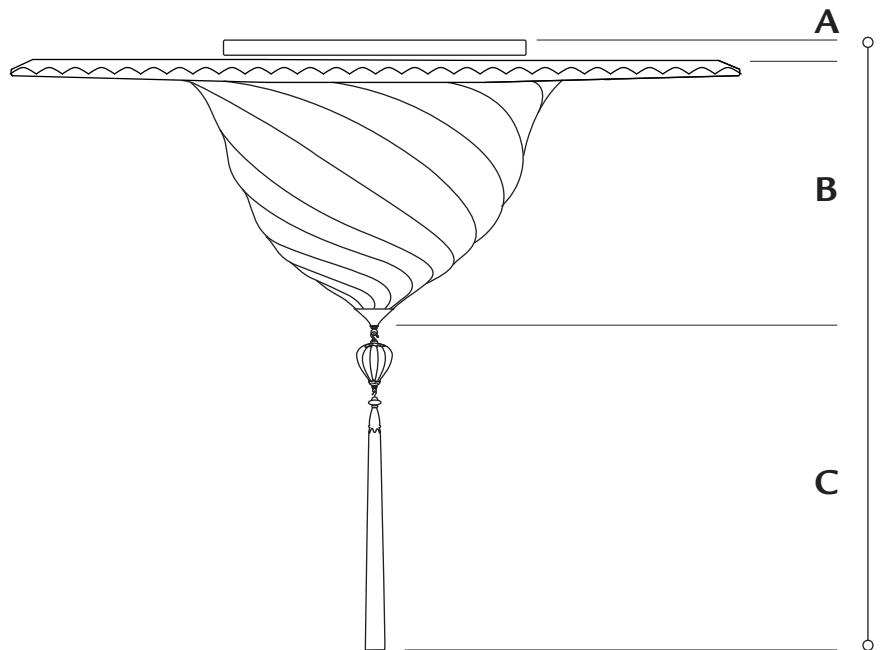

art. G 069 SKC

- A. ceiling attachment** 4 in. (cm 10)
(hook and ring included)
- B. chains's lenght** 28 in. (cm 71)
minimum 5 7/8 in. (cm 15)
- C. shade** 9 7/8 in. (cm 25)
(metal tip included)
- D. glass drop with rayon tassel** 11 3/4 in. (cm 30)

standard overall height 53 1/2 in. (cm 136)

minimum 31 1/4 in. (cm 80)

weight lb.13 oz.14 (6,3 kg)

suggested wattage LED - 1 x MAX 12W

voltage 110/120V: E26 socket . 220/240V: E27 socket

• FORTVNY •

produced & distributed by Fortuny S.r.l.

San Marco, 2425 . 30124 Venezia - Italy Tel+ 39 041 5236953 . info@fortuny.it

www.fortuny.it

SAMARKANDA FORTVNY®

glass . shade ø 16 in. (cm 40,5)

metal ring ø 27 1/4 in. (cm 69)

art. G 069 SKC - 2

A. ceiling attachment 1 1/2 in. (cm 4)

C. shade 9 7/8 in. (cm 25)
(metal tip included)

D. glass drop with rayon tassel 11 3/4 in. (cm 30)

standard overall height 23 in. (cm 59)

weight lb.17 oz.3 (7,8 kg)

suggested wattage LED - 3 x MAX 5W

voltage 110/120V: E12 socket . 220/240V: E14 socket