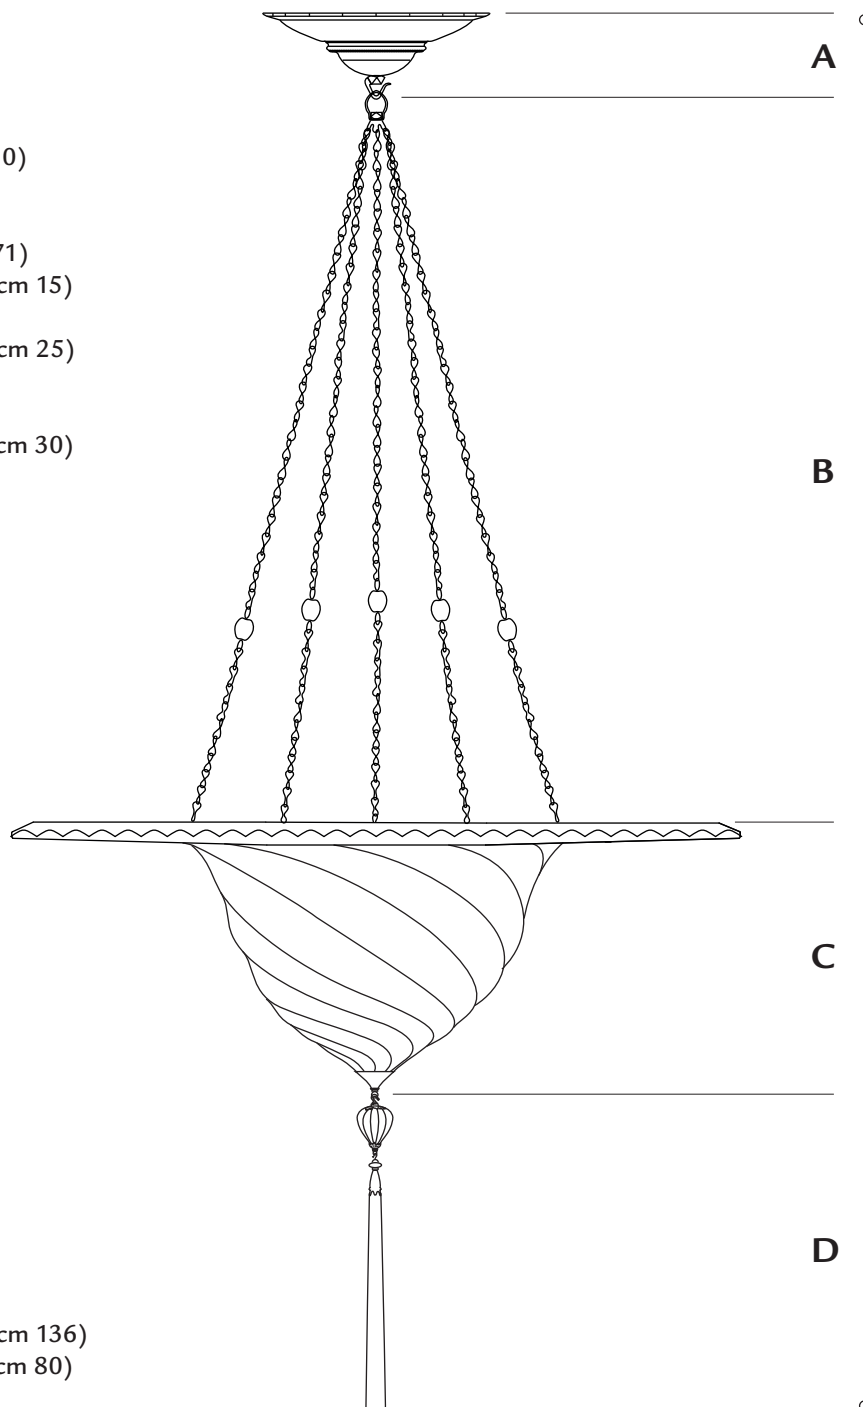

art. G 069 SKC

- A. ceiling attachment** 4 in. (cm 10)
(hook and ring included)
- B. chains's lenght** 28 in. (cm 71)
minimum 5 7/8 in. (cm 15)
- C. shade** 9 7/8 in. (cm 25)
(metal tip included)
- D. glass drop with rayon tassel** 11 3/4 in. (cm 30)

standard overall height 53 1/2 in. (cm 136)

minimum 31 1/4 in. (cm 80)

weight lb.13 oz.14 (6,3 kg)

suggested wattage LED - 1 x MAX 12W

voltage 110/120V: E26 socket . 220/240V: E27 socket

• FORTVNY •

produced & distributed by Fortuny S.r.l.

C. shade 9 7/8 in. (cm 25)
(metal tip included)

D. glass drop with rayon tassel 11 3/4 in. (cm 30)

standard overall height 23 in. (cm 59)

weight lb.17 oz.3 (7,8 kg)

suggested wattage LED - 3 x MAX 5W

voltage 110/120V: E12 socket . 220/240V: E14 socket