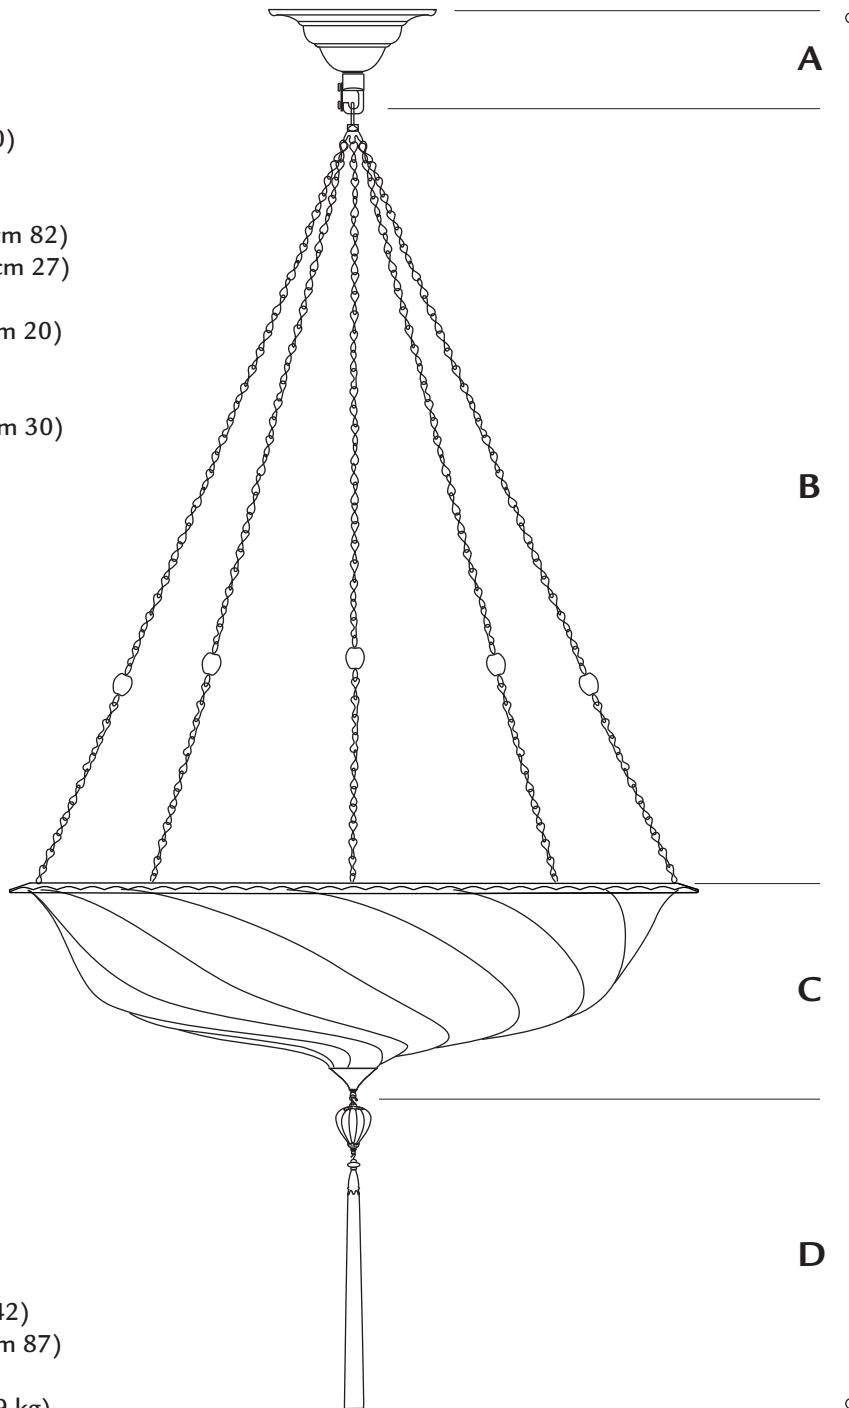

art. G 065 SA

- A. ceiling attachment 4 in. (cm 10)
(hook and ring included)
- B. chains' s standard lenght 32 1/4 in. (cm 82)
minimum 10 5/8 in. (cm 27)
- C. shade 7 7/8 in. (cm 20)
(metal tip included)
- D. glass drop with rayon tassel 11 3/4 in. (cm 30)

standard overall height 56 in. (cm 142)
minimum 34 1/4 in. (cm 87)

weight lb.19 oz.13 (9 kg)

suggested wattage LED - 1 x MAX 15W

voltage 110/120V: E26 socket . 220/240V: E27 socket

• FORTVNY •

produced & distributed by Fortuny S.r.l.

B. shade 7 7/8 in. (cm 20)
(metal tip included)

C. glass drop with rayon tassel 11 3/4 in. (cm 30)

standard overall height 19 1/4 in. (cm 49,5)

weight lb.23 oz.2 (10,5 kg)

suggested wattage LED - 3 x MAX 5W