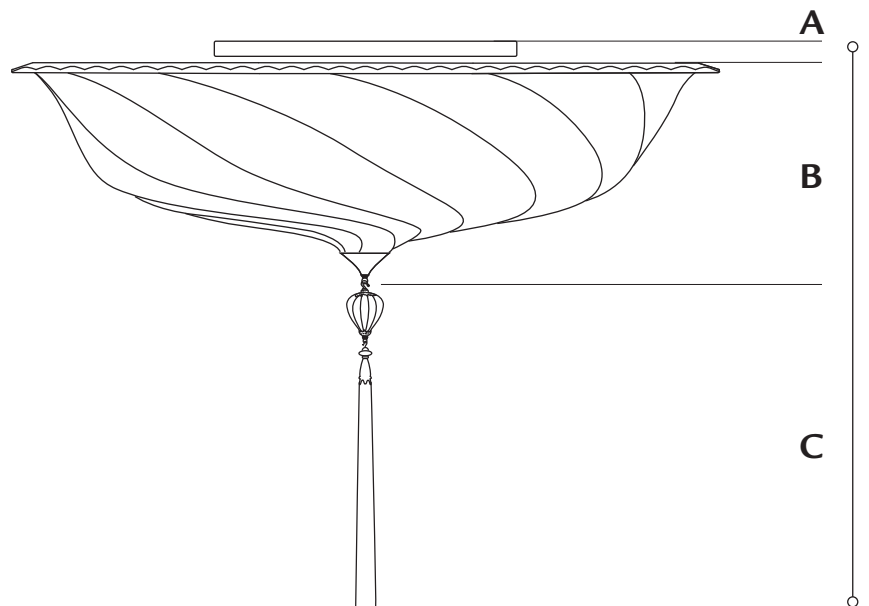

art. G 065 SA

- A. ceiling attachment 4 in. (cm 10)
(hook and ring included)
- B. chains' s standard lenght 32 1/4 in. (cm 82)
minimum 10 5/8 in. (cm 27)
- C. shade 7 7/8 in. (cm 20)
(metal tip included)
- D. glass drop with rayon tassel 11 3/4 in. (cm 30)

standard overall height 56 in. (cm 142)
minimum 34 1/4 in. (cm 87)

weight lb.19 oz.13 (9 kg)

suggested wattage LED - 1 x MAX 15W

voltage 110/120V: E26 socket . 220/240V: E27 socket

• FORTVNY •

produced & distributed by Fortuny S.r.l.

San Marco, 2425 . 30124 Venezia - Italy Tel+39 041 5236953 . info@fortuny.it

www.fortuny.it

SCUDO SARACENO FORTVNY®

glass medium size . shade ø 25 3/8 in. (cm 65)

art. G 065 SA - 2

A. ceiling attachment 1/16 in. (cm 1,5)

B. shade 7 7/8 in. (cm 20)
(metal tip included)

C. glass drop with rayon tassel 11 3/4 in. (cm 30)

standard overall height 19 1/4 in. (cm 49,5)

weight lb.23 oz.2 (10,5 kg)

suggested wattage LED - 3 x MAX 5W