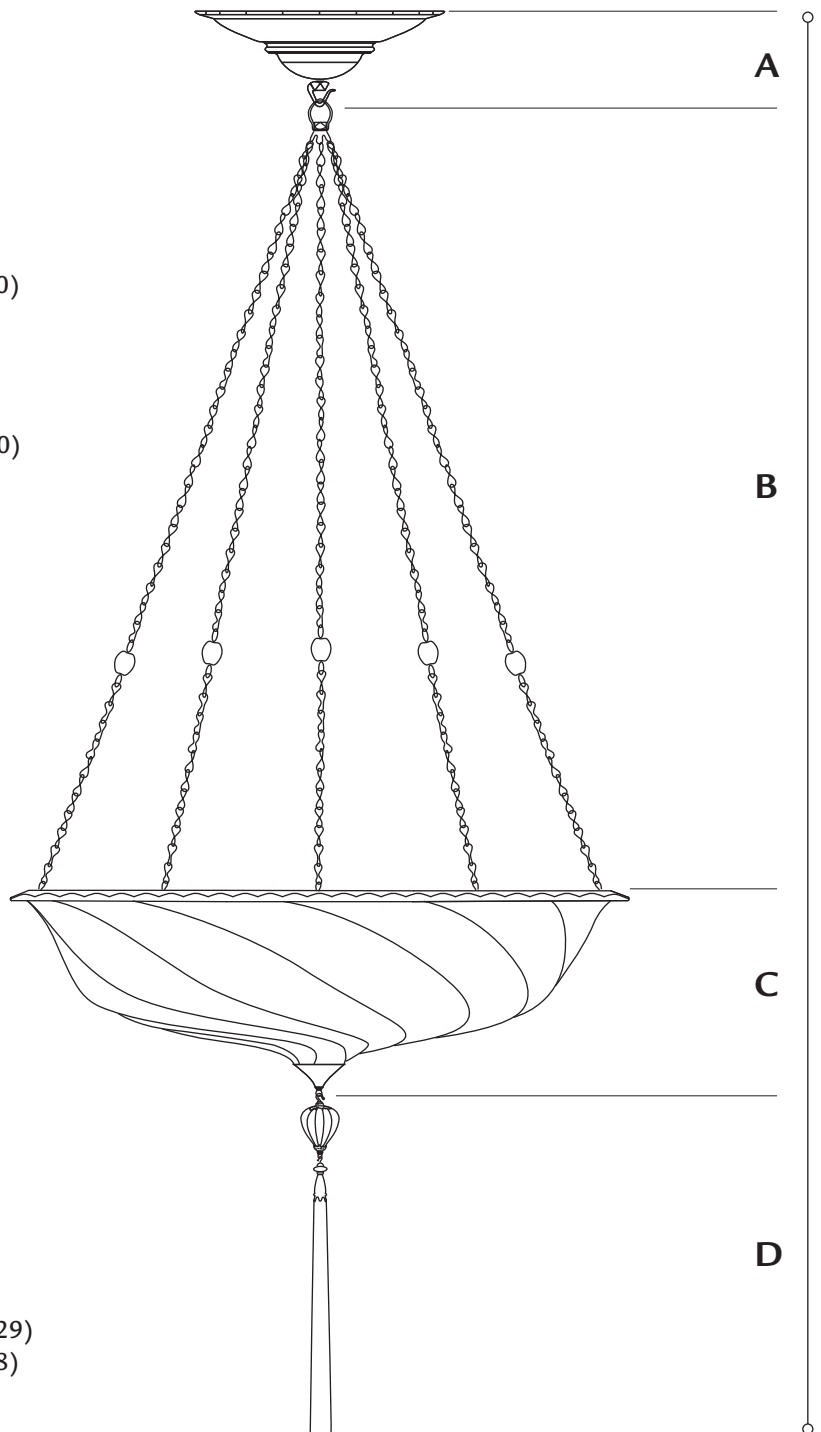

art. G 055 SA

- A. ceiling attachment 4 in. (cm 10)
(hook and ring included)
- B. chains's standard lenght 28 in. (cm 71)
minimum 7 7/8 in. (cm 20)
- C. shade 7 in. (cm 18)
(metal tip included)
- D. glass drop with rayon tassel 11 3/4 in. (cm 30)

standard overall height 50 3/4 in. (cm 129)
minimum 30 3/4 in. (cm 78)

weight lb.13 oz.4 (6 kg)

suggested wattage LED - 1 x MAX 15W

voltage 110/120V: E26 socket . 220/240V: E27 socket

♦ FORTVNY ♦

produced & distributed by Fortuny S.r.l.

A1. diameter ceiling disk attachment . 12 3/4 in. (cm 32)

A2. diameter ceiling attachment 9 3/4 in. (cm 25)

A3. height ceiling attachment 2 in. (cm 5)

B. shade 7 in. (cm 18)
(metal tip included)

C. glass drop with rayon tassel 11 3/4 in. (cm 30)

standard overall height 18 1/2 in. (cm 47,5)

weight lb.17 oz.10 (8 kg)

suggested wattage LED - 3 x MAX 5W

voltage 110/120V: E12 socket . 220/240V: E14 socket