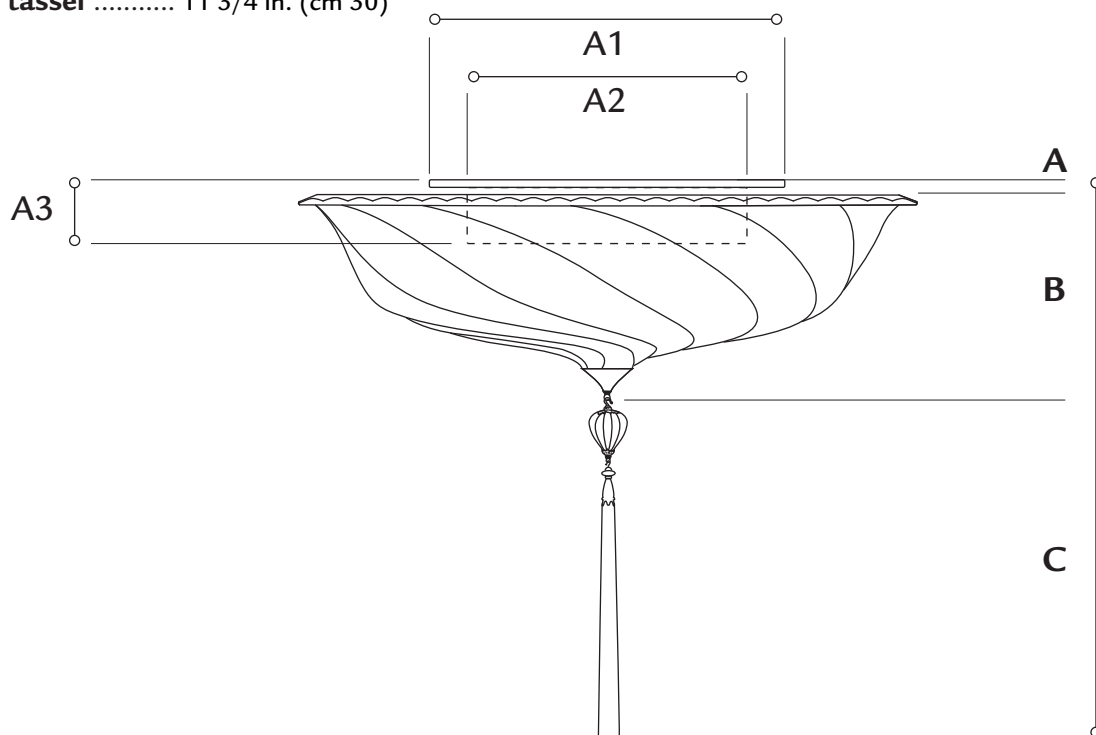

art. G 055 SA

- A. ceiling attachment 4 in. (cm 10)
(hook and ring included)
- B. chains's standard lenght 28 in. (cm 71)
minimum 7 7/8 in. (cm 20)
- C. shade 7 in. (cm 18)
(metal tip included)
- D. glass drop with rayon tassel 11 3/4 in. (cm 30)

standard overall height 50 3/4 in. (cm 129)
minimum 30 3/4 in. (cm 78)

weight lb.13 oz.4 (6 kg)

suggested wattage LED - 1 x MAX 15W

voltage 110/120V: E26 socket . 220/240V: E27 socket

♦ FORTVNY ♦

produced & distributed by Fortuny S.r.l.

San Marco, 2425 . 30124 Venezia - Italy Tel+39 041 5236953 . info@fortuny.it

www.fortuny.it

SCUDO SARACENO FORTVNY®

glass small size . shade ø 21 1/2 in. (cm 54,5)

art. G 055 SA - 2

A. ceiling attachment 1/2 in. (cm 1,5)

A1. diameter ceiling disk attachment . 12 3/4 in. (cm 32)

A2. diameter ceiling attachment 9 3/4 in. (cm 25)

A3. height ceiling attachment 2 in. (cm 5)

B. shade 7 in. (cm 18)
(metal tip included)

C. glass drop with rayon tassel 11 3/4 in. (cm 30)