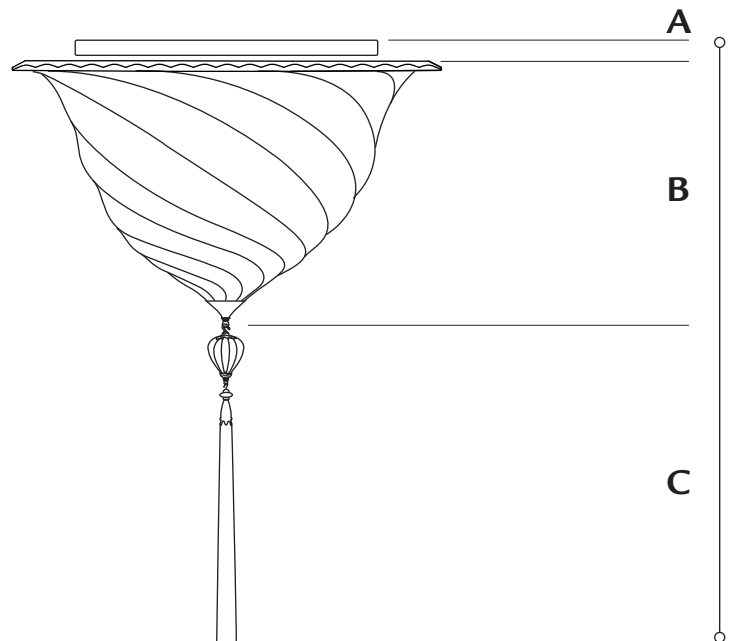

- A. ceiling attachment 4 in. (cm 10)
(hook and ring included)
- B. chains's standard lenght 28 in. (cm 71)
minimum 5 7/8 in. (cm 15)
- C. shade 9 7/8 in. (cm 25)
(metal tip included)
- D. glass drop with rayon tassel 11 3/4 in. (cm 30)

standard overall height 52 3/4 in. (cm 134)
minimum 30 3/8 in. (cm 78)

weight lb.13 oz.4 (6 kg)

suggested wattage LED - 1 x MAX 12W

voltage 110/120V: E26 socket . 220/240V: E27 socket

• FORTVNY •

produced & distributed by Fortuny S.r.l.

San Marco, 2425 . 30124 Venezia - Italy Tel+39 041 5236953 . info@fortuny.it

www.fortuny.it

SAMARKANDA FORTVNY®

glass . shade ø 16 in.(cm 40,5)

art. G 041 SK - 2

- A. ceiling attachment** 1/16 in. (cm 1,5)
- B. shade** 10 1/2 in. (cm 26,5)
(metal tip included)
- C. glass drop with rayon tassel** 11 3/4 in. (cm 30)

B. glass drop with rayon tassel 11 3/4 in. (cm 30)

E. breadth 10 1/4 in. (cm 26)

standard overall height 21 in. (cm 54)

weight lb.6 oz.10 (3 kg)

suggested wattage LED - 1 x MAX 12W

voltage 110/120V: E26 socket . 220/240V: E27 socket