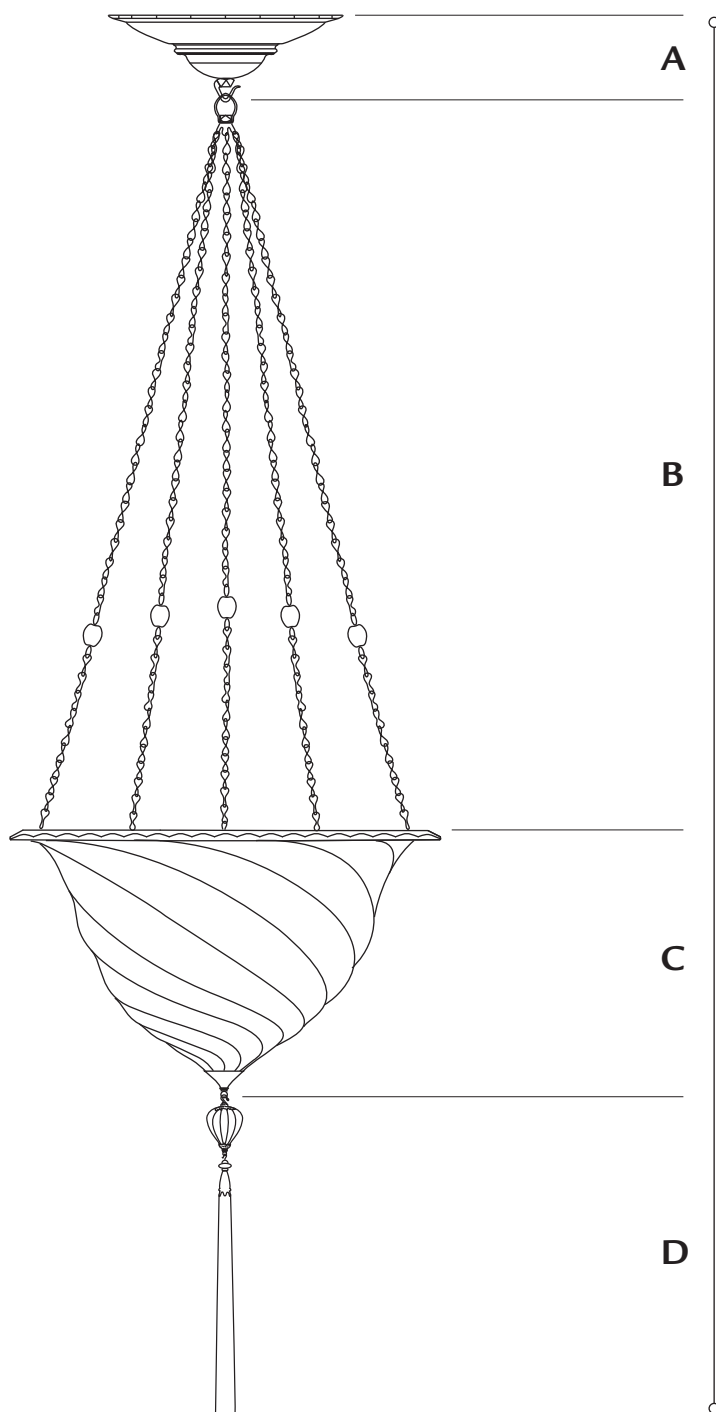

- A. ceiling attachment 4 in. (cm 10)
(hook and ring included)
- B. chains's standard lenght 28 in. (cm 71)
minimum 5 7/8 in. (cm 15)
- C. shade 9 7/8 in. (cm 25)
(metal tip included)
- D. glass drop with rayon tassel 11 3/4 in. (cm 30)

standard overall height 52 3/4 in. (cm 134)
minimum 30 3/8 in. (cm 78)

weight lb.13 oz.4 (6 kg)

suggested wattage LED - 1 x MAX 12W

voltage 110/120V: E26 socket . 220/240V: E27 socket

• FORTVNY •

produced & distributed by Fortuny S.r.l.

standard overall height 22 in. (cm 56)

weight lb.12 oz.6 (5,6 kg)

suggested wattage LED - 3 x MAX 5W

voltage 110/120V: E12 socket . 220/240V: E14 socket

• FORTVNY •

produced & distributed by Fortuny S.r.l.

B. glass drop with rayon tassel 11 3/4 in. (cm 30)

E. breadth 10 1/4 in. (cm 26)

standard overall height 21 in. (cm 54)

weight lb.6 oz.10 (3 kg)

suggested wattage LED - 1 x MAX 12W

voltage 110/120V: E26 socket . 220/240V: E27 socket