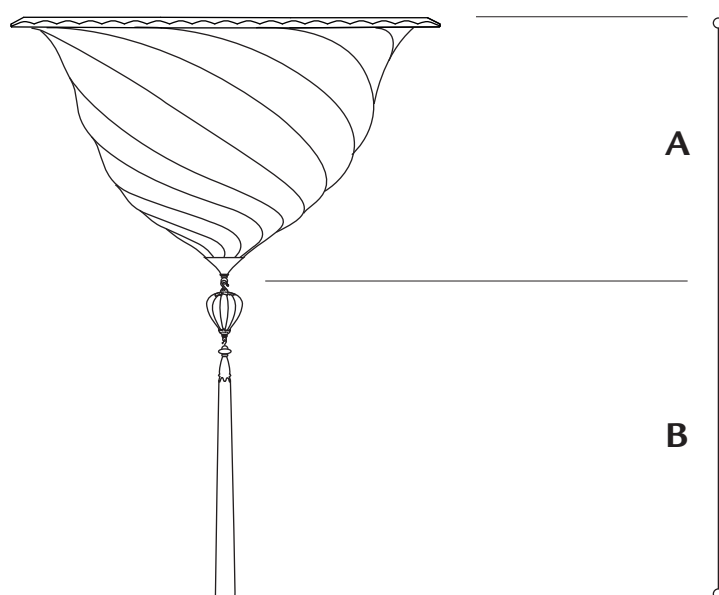

- A. ceiling attachment 4 in. (cm 10)
(hook and ring included)
- B. chains's standard lenght 28 in. (cm 71)
minimum 5 7/8 in. (cm 15)
- C. shade 9 7/8 in. (cm 25)
(metal tip included)
- D. glass drop with rayon tassel 11 3/4 in. (cm 30)

San Marco, 2425 . 30124 Venezia - Italy Tel+39 041 5236953 . info@fortuny.it

www.fortuny.it

SAMARKANDA FORTVNY®

glass . shade ø 16 in. (cm 40,5)

art. G 041 AP

A. shade 10 1/4 in. (cm 26)
(metal tip included)

B. glass drop with rayon tassel 11 3/4 in. (cm 30)

E. breadth 10 1/4 in. (cm 26)

standard overall height 21 in. (cm 54)

weight lb.6 oz.10 (3 kg)

suggested wattage LED - 1 x MAX 12W

voltage 110/120V: E26 socket . 220/240V: E27 socket