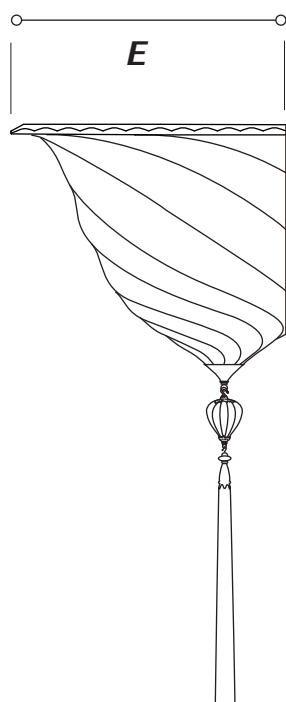

- A. ceiling attachment 4 in. (cm 10)
(hook and ring included)
- B. chains's standard lenght 28 in. (cm 71)
minimum 5 7/8 in. (cm 15)
- C. shade 9 7/8 in. (cm 25)
(metal tip included)
- D. glass drop with rayon tassel 11 3/4 in. (cm 30)

standard overall height 22 in. (cm 56)

weight lb.12 oz.6 (5,6 kg)

suggested wattage LED - 3 x MAX 5W

voltage 110/120V: E12 socket . 220/240V: E14 socket

• FORTVNY •

produced & distributed by Fortuny S.r.l.

San Marco, 2425 . 30124 Venezia - Italy Tel+39 041 5236953 . info@fortuny.it

www.fortuny.it

SAMARKANDA FORTVNY®

glass . shade ø 16 in. (cm 40,5)

art. G 041 AP

A. shade 10 1/4 in. (cm 26)
(metal tip included)

B. glass drop with rayon tassel 11 3/4 in. (cm 30)

E. breadth 10 1/4 in. (cm 26)

standard overall height 21 in. (cm 54)

weight lb.6 oz.10 (3 kg)

suggested wattage LED - 1 x MAX 12W

voltage 110/120V: E26 socket . 220/240V: E27 socket