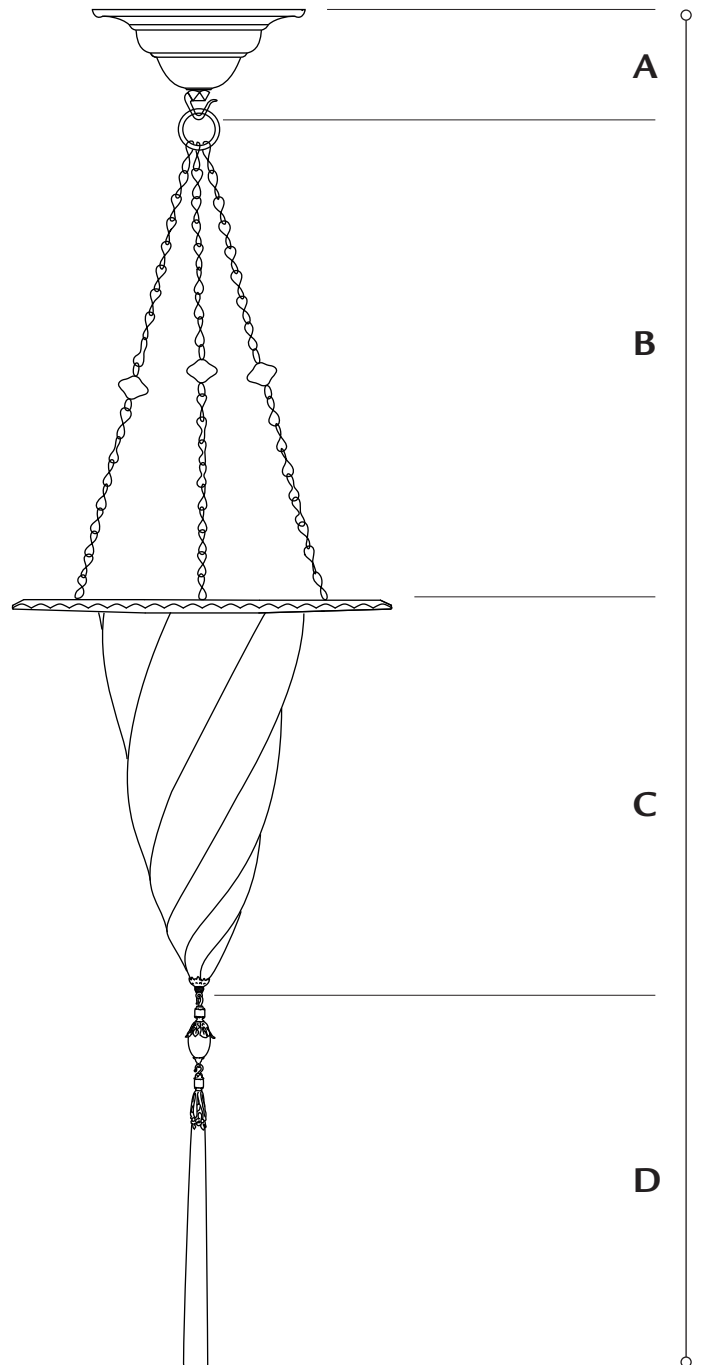

art. G 029 CEC

A. ceiling attachment 4 in. (cm 10)
(hook and ring included)

B. chains's lenght 14 1/2 in. (cm 37)
minimum 7 7/8 in. (cm 20)

C. shade 11 in. (cm 28)
(metal tip included)

D. tassel 11 in. (cm 28)

standard overall height 41 in. (cm 105)

minimum 34 5/8 in. (cm 88)

weight lb.4 oz.7 (2 kg)

suggested wattage LED - 1 max 5W

voltage 110/120V: E12 socket . 220/240V: E14 socket

• FORTVNY •

produced & distributed by Fortuny S.r.l.

San Marco, 2425 . 30124 Venezia - Italy Tel+39 041 5236953 . info@fortuny.it

www.fortuny.it

CESENDELLO FORTVNY®

glass . shade ø 7 1/2 in. (cm 19,2)

metal ring ø 11 1/4 in. (cm 28,5)

art. G 029 CEC - 2

A.	4 in. (cm 10)
B. chains' s lenght	14 1/2 in. (cm 37)
minimum	7 7/8 in. (cm 20)
C. shade	11 3/4 in. (cm 30)
(metal tip included)	
D. tassel	11 in. (cm 28)
E. wall sconce Ø	6 1/4 in. (cm 16)
F. breadth	11 3/4 in. (cm 30)

standard overall height 41 in. (cm 105)
minimum 34 5/8 in. (cm 88)

weight lb.4 oz.7 (2 kg)

suggested wattage LED - 1 max 5W

voltage 110/120V: E12 socket . 220/240V: E14 socket