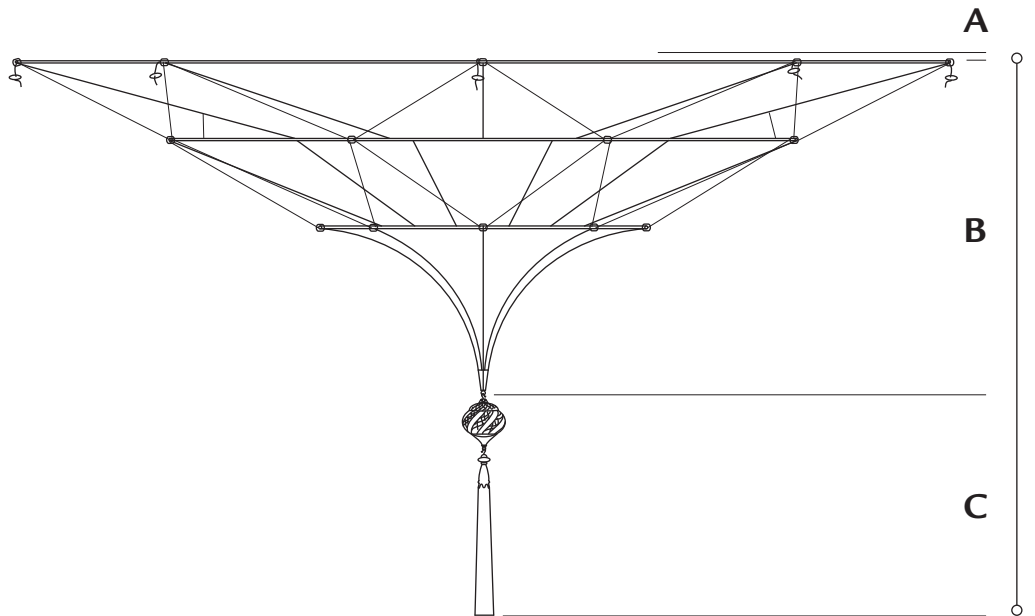

FORTVNY SCHEHERAZADE

silk . ø 49 3/8 in. (cm 125,5)

art. 126 SH - 1

- A. ceiling attachment** 4 in. (cm 10)
(hook included)
- B. string's standard length** 40 1/2 in. (cm 103)
minimum 20 7/8 in. (cm 53)
maximum 42 1/2 in. (cm 108)
- C. shade** 17 1/8 in. (cm 44)
- D. metal drop with rayon tassel** 11 3/4 in. (cm 30)

- standard overall height** 73 in. (cm 187)
minimum 53 1/2 in. (cm 137)
maximum 74 7/8 in. (cm 192)

weight lb.9 oz.11 (4,4 kg)

suggested wattage 4 x max 100W

voltage 110/120V: E26 socket . 220/240V: E27 socket

art. 126 SH - 2

A. ceiling attachment 3/8 in. (cm 1)

B. shade 17 1/8 in. (cm 44)

C. metal drop with rayon tassel 11 3/4 in. (cm 30)

standard overall height 29 1/4 in. (cm 75)

weight lb.9 oz.11 (4,4 kg)

suggested wattage 3 x max 60W