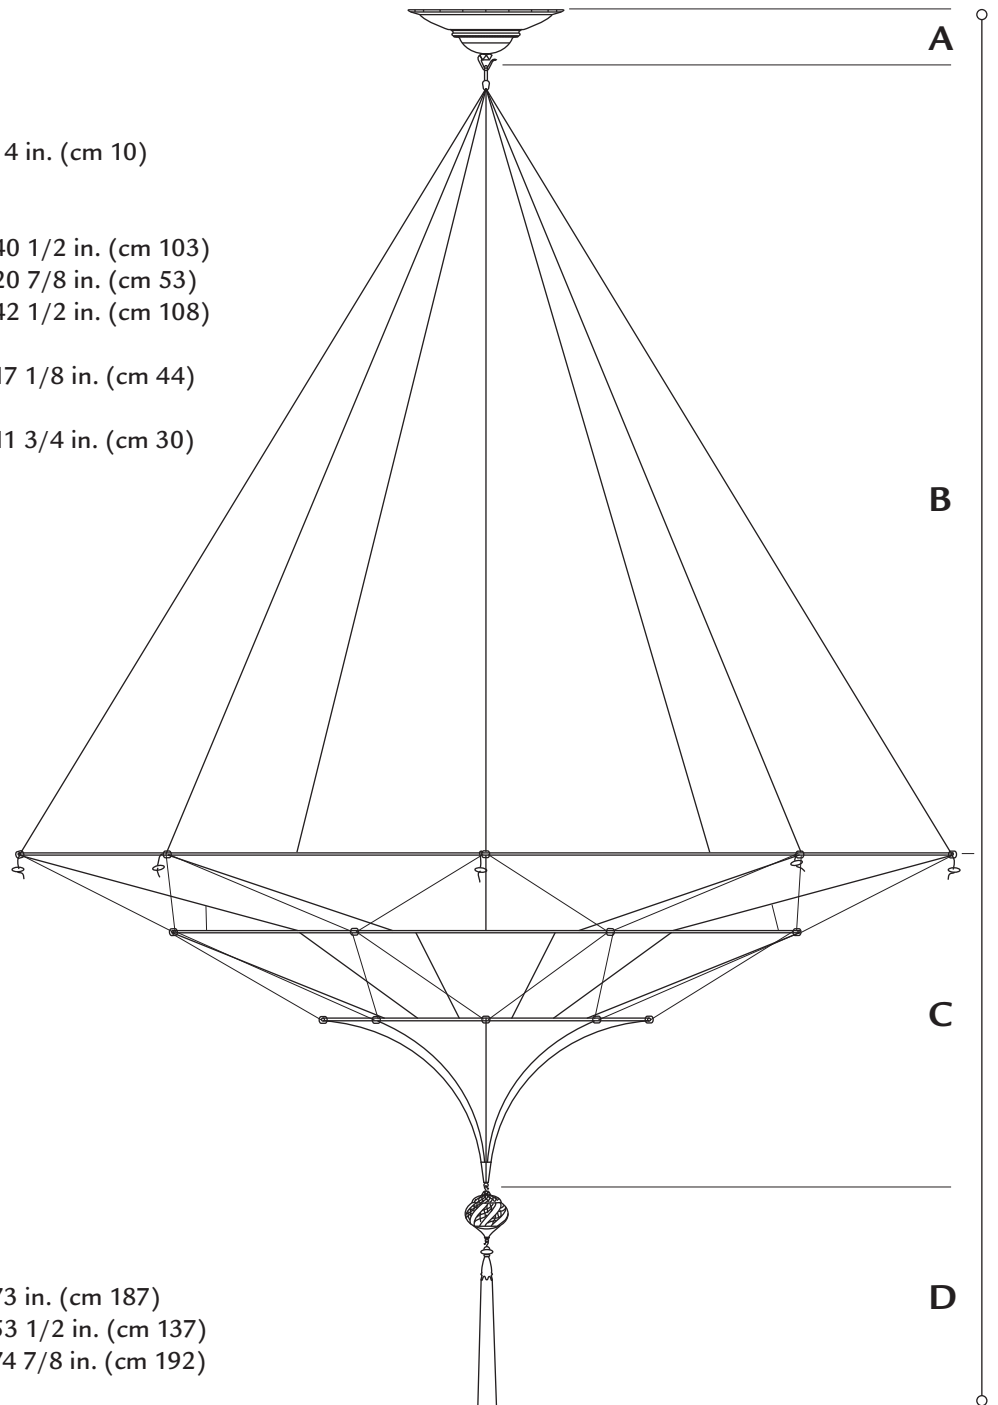

FORTVNY SCHEHERAZADE

silk . ø 49 3/8 in. (cm 125,5)

art. 126 SH - 1

- A. ceiling attachment** 4 in. (cm 10)
(hook included)
- B. string's standard length** 40 1/2 in. (cm 103)
minimum 20 7/8 in. (cm 53)
maximum 42 1/2 in. (cm 108)
- C. shade** 17 1/8 in. (cm 44)
- D. metal drop with rayon tassel** 11 3/4 in. (cm 30)

- standard overall height** 73 in. (cm 187)
minimum 53 1/2 in. (cm 137)
maximum 74 7/8 in. (cm 192)

weight lb.9 oz.11 (4,4 kg)

suggested wattage 4 x max 100W

voltage 110/120V: E26 socket . 220/240V: E27 socket

art. 126 SH - 2

A. ceiling attachment 3/8 in. (cm 1)

B. shade 17 1/8 in. (cm 44)

C. metal drop with rayon tassel 11 3/4 in. (cm 30)

standard overall height 29 1/4 in. (cm 75)

weight lb.9 oz.11 (4,4 kg)

suggested wattage 3 x max 60W