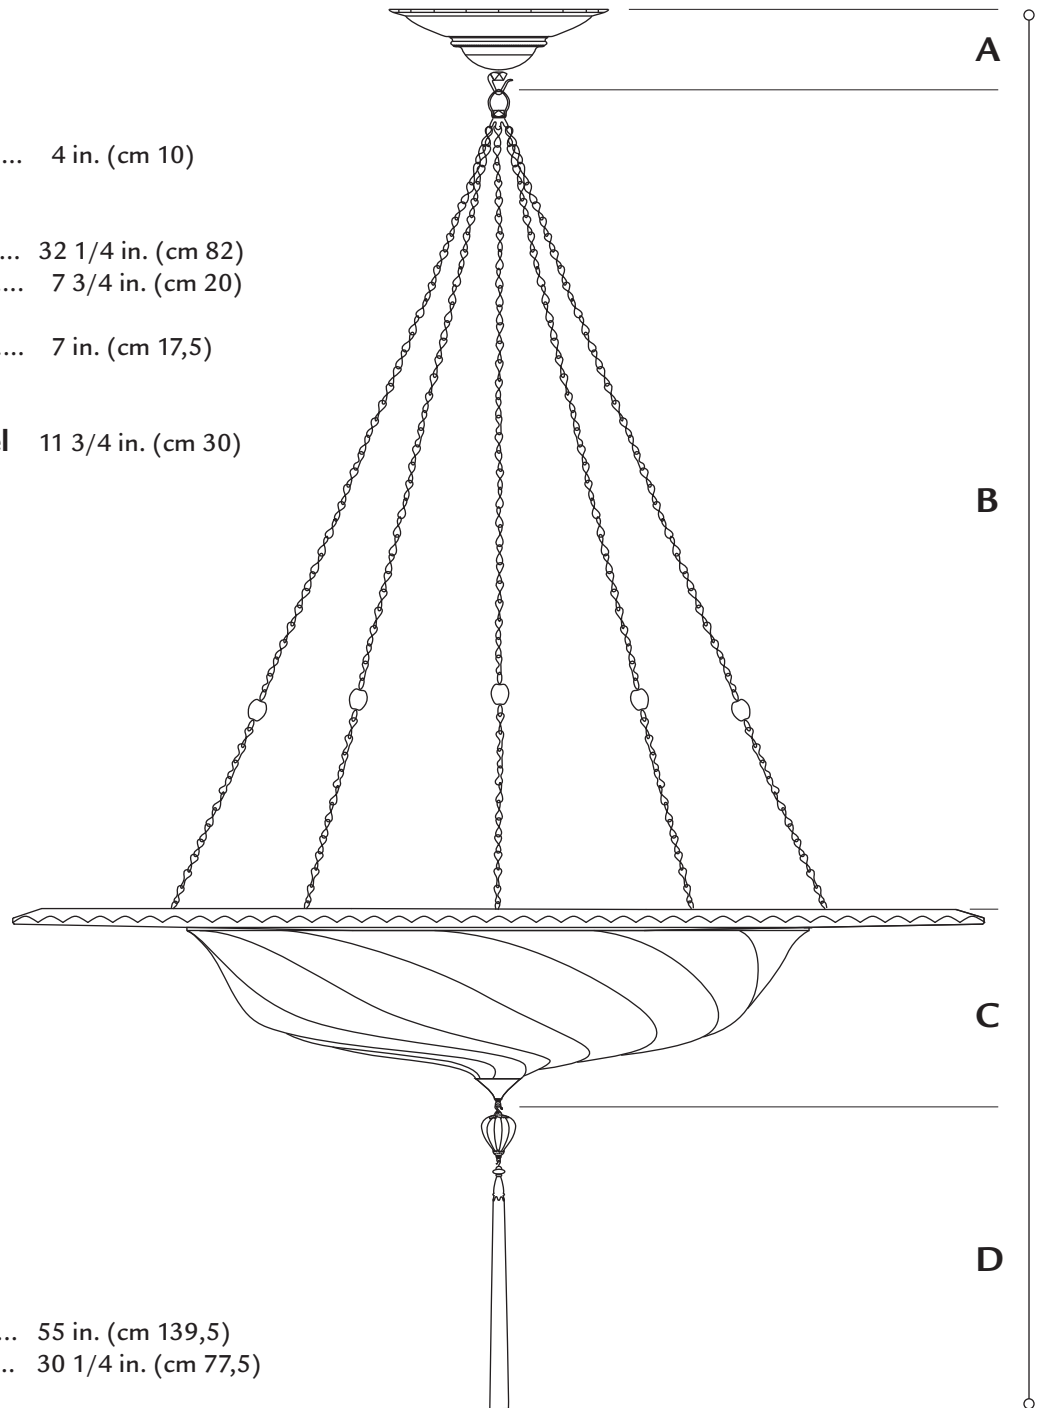

• FORTVNY •

produced & distributed by Fortuny S.r.l.

San Marco, 2425 . 30124 Venezia - Italy Tel+39 041 5236953 . info@fortuny.it

www.fortuny.it

SCUDO SARACENO FORTVNY®

silk . medium size ø 24 1/4 in. (cm 61,5)

metal ring ø 37 3/4 in. (cm 96)

art. 096 SAC

- A. ceiling attachment** 4 in. (cm 10)
(hook included)
- B. chains' s lenght** 32 1/4 in. (cm 82)
minimum 7 3/4 in. (cm 20)
- C. shade** 7 in. (cm 17,5)
(metal tip included)
- D. glass drop with rayon tassel** 11 3/4 in. (cm 30)

- standard overall height** 55 in. (cm 139,5)
minimum 30 1/4 in. (cm 77,5)

weight lb.12 oz.2 (5,5 kg)

suggested wattage LED - 1 x MAX 15W

voltage 110/120V: E26 socket . 220/240V: E27 socket

• FORTVNY •

produced & distributed by Fortuny S.r.l.

A. ceiling attachment 4 in. (cm 10)

B. shade 7 in. (cm 17,5)
(metal tip included)

C. glass drop with rayon tassel 11 3/4 in. (cm. 30)

standard overall height 22 1/2 in. (cm 57,5)

weight lb.13 oz.4 (6 kg)

suggested wattage LED - 5 max 7W