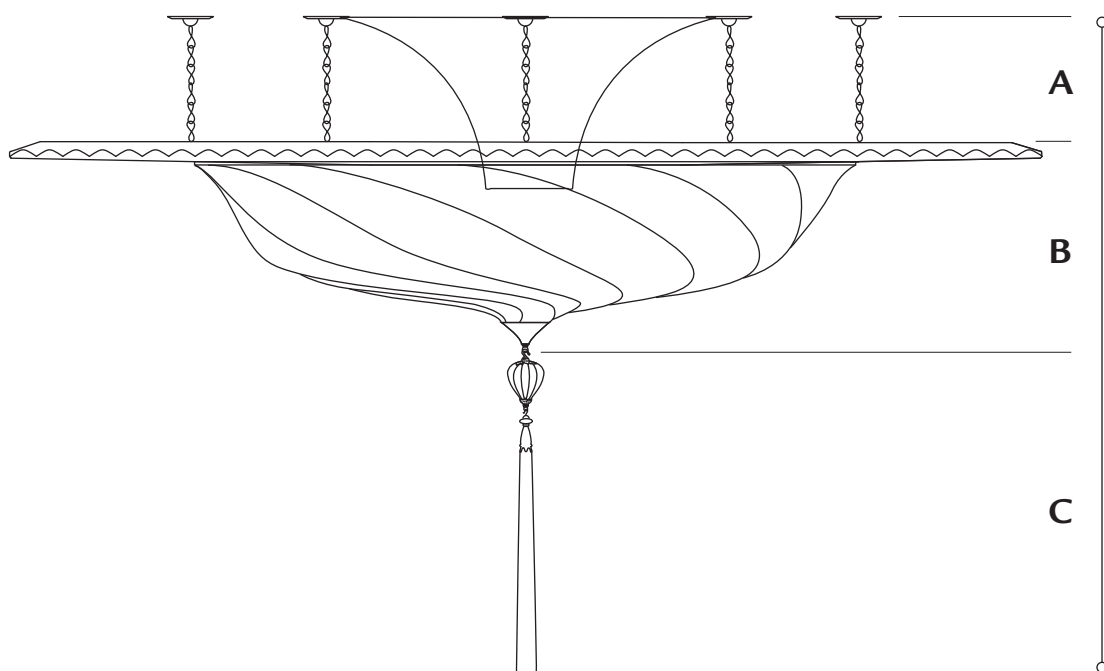

metal ring ø 37 3/4 in. (cm 96)

art. 096 SAC

- A. ceiling attachment** 4 in. (cm 10)
(hook included)
- B. chains' s lenght** 32 1/4 in. (cm 82)
minimum 7 3/4 in. (cm 20)
- C. shade** 7 in. (cm 17,5)
(metal tip included)
- D. glass drop with rayon tassel** 11 3/4 in. (cm 30)

- standard overall height** 55 in. (cm 139,5)
minimum 30 1/4 in. (cm 77,5)

weight lb.12 oz.2 (5,5 kg)

suggested wattage LED - 1 x MAX 15W

voltage 110/120V: E26 socket . 220/240V: E27 socket

• FORTVNY •

produced & distributed by Fortuny S.r.l.

San Marco, 2425 . 30124 Venezia - Italy Tel+39 041 5236953 . info@fortuny.it

www.fortuny.it

SCUDO SARACENO FORTVNY®

silk . medium size ø 24 1/4 in. (cm 61,5)

metal ring ø 37 3/4 in. (cm 96)

art. 096 SAC - 2

A. ceiling attachment 4 in. (cm 10)

B. shade 7 in. (cm 17,5)
(metal tip included)

C. glass drop with rayon tassel 11 3/4 in. (cm. 30)

standard overall height 22 1/2 in. (cm 57,5)

weight lb.13 oz.4 (6 kg)

suggested wattage LED - 5 max 7W