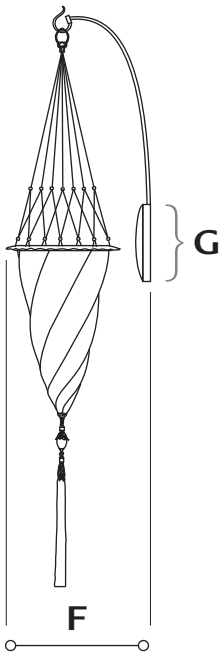

• FORTVNY •

produced & distributed by Fortuny S.r.l.

San Marco, 2425 . 30124 Venezia - Italy Tel+39 041 5236953 . info@fortuny.it

www.fortuny.it

CESENDELLO FORTVNY®

glass . shade ø 7 1/2 in. (cm 19,2)

art. GCM 019 - 1

A. string's standard lenght	12 3/4 in. (cm 33)
minimum	11 3/8 in. (cm 29)
B. shade	11 3/4 in. (cm 30)
(metal tip included)	
C. tassel	11 in. (cm 28)
D. overall height	37 in. (cm 95)
E. overall width	7 1/2 in. (cm 19,2)
F. breadth	9 3/8 in. (cm 24)
G. cover Ø	5 in. (cm 13)

standard overall height	37 in. (cm 95)
weight	lb.6 oz.10 (3 kg)
suggested wattage	LED - 1 x MAX 5W
voltage 110/120V: E12 socket . 220/240V: E14 socket	

♦ FORTVNY ♦

produced & distributed by Fortuny S.r.l.

San Marco, 2425 . 30124 Venezia - Italy Tel+39 041 5236953 . info@fortuny.it

www.fortuny.it

CESENDELLO FORTVNY® structure

art. GCM 019 - 1

- A. 16 in. (cm 41)
- B. 5 3/4 in. (cm 20)
- C. 5 in. (cm 13)
- D. 1 1/2 in. (cm 4)