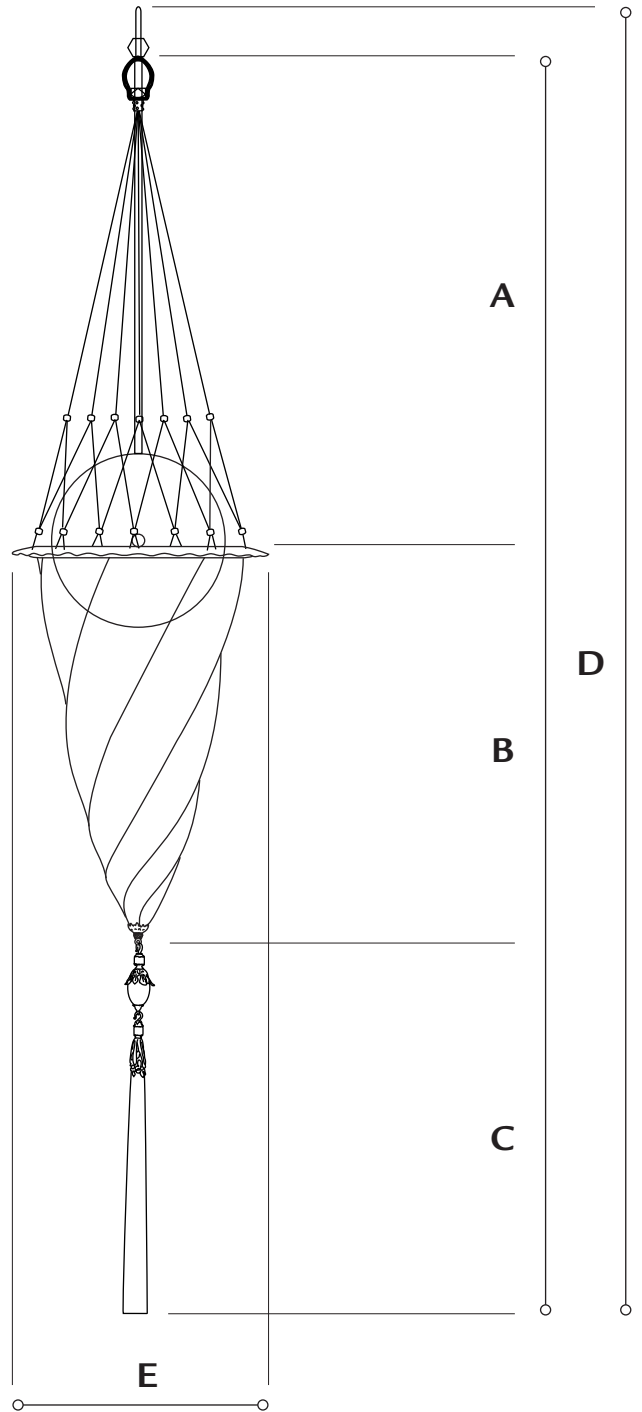

• FORTVNY •

produced & distributed by Fortuny S.r.l.

San Marco, 2425 . 30124 Venezia - Italy Tel+39 041 5236953 . info@fortuny.it

www.fortuny.it

CESENDELLO FORTVNY®

glass . shade ø 7 1/2 in. (cm 19,2)

art. GCM 019 - 1

A. string's standard lenght	12 3/4 in. (cm 33)
minimum	11 3/8 in. (cm 29)
B. shade	11 3/4 in. (cm 30)
(metal tip included)	
C. tassel	11 in. (cm 28)
D. overall height	37 in. (cm 95)
E. overall width	7 1/2 in. (cm 19,2)
F. breadth	9 3/8 in. (cm 24)
G. cover Ø	5 in. (cm 13)

standard overall height	37 in. (cm 95)
weight	lb.6 oz.10 (3 kg)
suggested wattage	LED - 1 x MAX 5W
voltage 110/120V: E12 socket . 220/240V: E14 socket	

♦ FORTVNY ♦

produced & distributed by Fortuny S.r.l.

San Marco, 2425 . 30124 Venezia - Italy Tel+39 041 5236953 . info@fortuny.it

www.fortuny.it

CESENDELLO FORTVNY® structure

art. GCM 019 - 1

- A. 16 in. (cm 41)
- B. 5 3/4 in. (cm 20)
- C. 5 in. (cm 13)
- D. 1 1/2 in. (cm 4)